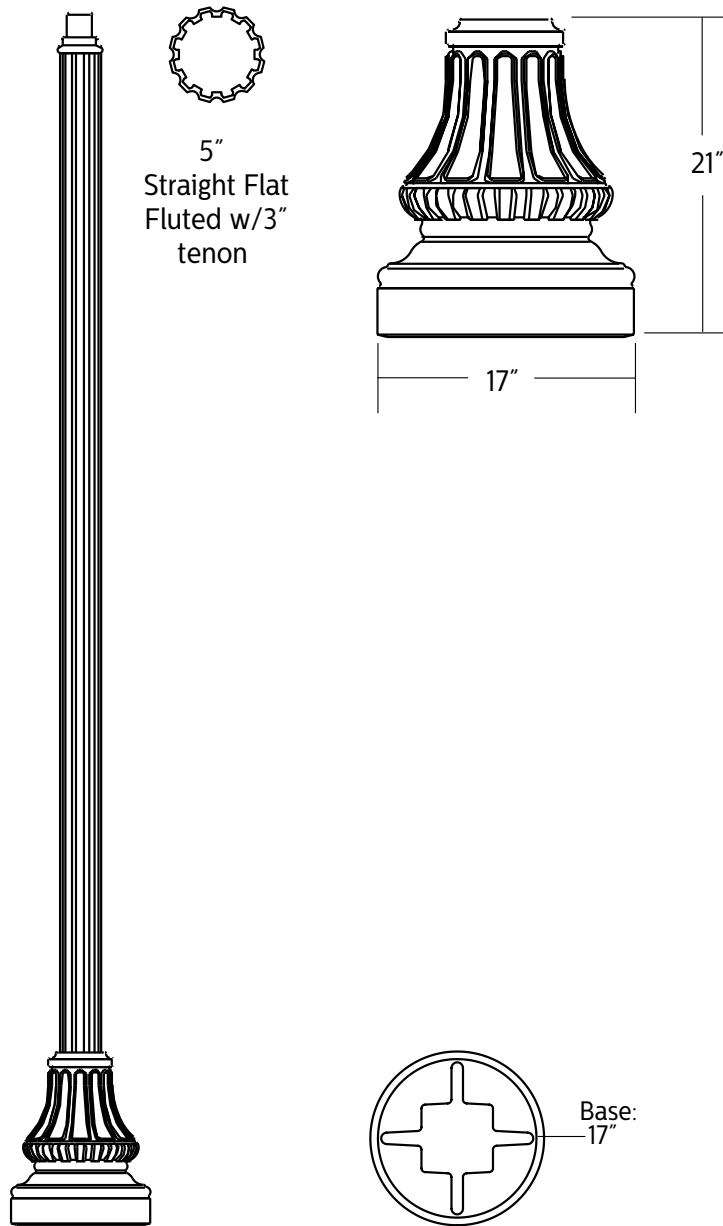

5"
Straight Flat
Fluted w/3"
tenon

Project: _____
 Location: _____
 Cat.No: _____
 Type: _____
 Lamps: _____ Qty: _____
 Notes: _____

Order guide

example: P5065 12 A T D

Product Code	Pole Height	Finish	Outlet Location	Outlet Options
P5065				
P5065	12' 14' 16' 18'	A Black B White G Verde H Bronze I Gray J Green	T 12" Down from Top - Aligned with House Side B 4" Up from Top of Base - Aligned with House Side	D Standard Duplex G GFI Duplex

EPA values based on destructive break testing. For AASHTO ratings, contact factory.

Pole Data

Pole Model	Pole Shape	Pole Type	Shaft Dimension	Pole Fluted	Anchor Base Shape	Bolt Circle	Base Dim (in)	Hand Hole Dim (in)
P5065	Round	Straight	5	Fluted	round	8 to 13	17 x 21	4.5 x 5

Pole Family	Catalog Number	Nominal Height (ft)	Tenon Section (in)	Wall Thickness (in)	EPA Rating 80 MPH (sq. ft)	EPA Rating 100 MPH (sq. ft)	Anchor Bolts (in)
P5065	P5065-12	12	3	0.188 - 0.267	28.22	16.70	3/4-19 bs
P5065	P5065-14	14	3	0.188 - 0.267	19.29	11.26	3/4-19 bs
P5065	P5065-16	16	3	0.188 - 0.267	16.00	8.89	3/4-19 bs
P5065	P5065-18	18	3	0.188 - 0.267	13.99	7.60	3/4-19 bs

P5065 Poles and Brackets

Straight Round Fluted

The information presented in this document is not intended as any commercial offer and does not form part of any quotation or contract.