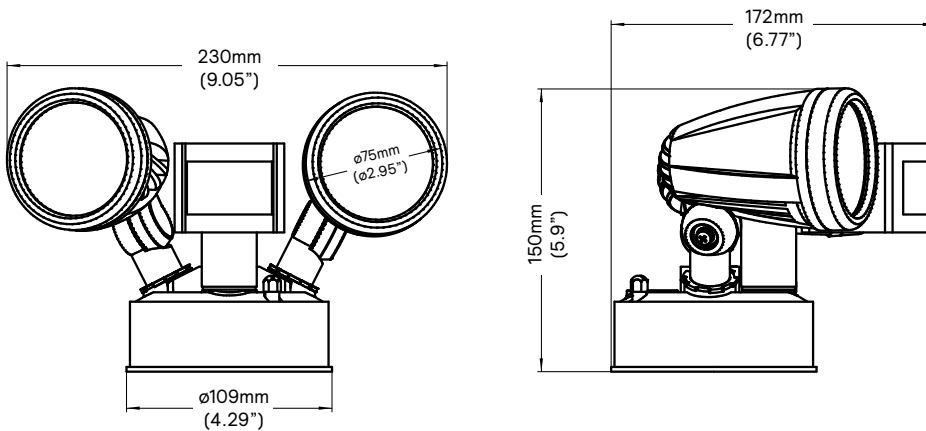

1. Wattage and lumen output may vary by due to LED manufacturer forward volt specification and ambient temperature. Wattage shown is average for 120V input. Measured wattage may vary due to variation in input voltage..
2. Lumen values based on photometric tests performed in compliance with IESNA LM-79.

NOTE: Contact outdoorlighting.applications@philips.com for details or additional information.

Predicted Lumen Depreciation Data

Predicted performance derived from LED manufacturer's data and engineering design estimates, based on IESNA LM-80 methodology. Actual experience may vary due to field application conditions. L70 is the predicted time when LED performance depreciates to 70% of initial lumen output. Calculated per IESNA TM21-11. Published L70 hours limited to 6 times actual LED test hours.

Ambient Temperature °C	LED Current mA	Calculated L₇₀ hrs^{1,2}	L₇₀ Per TM-21³	Lumen Maintenance % @ 60,000hrs¹
25°C	150	79,000	60,000	75%

1. Predicted performance derived from LED manufacturer's data and engineering design estimates, based on IESNA LM-80 methodology. Actual experience may vary due to field application conditions.
2. L70 is the predicted time when LED performance depreciates to 70% of initial lumen output.
3. Calculated per IESNA TM 21-11. Published L70 hours limited to 6 times actual LED test hours

Dimensions

© 2023 Signify Holding. All rights reserved. The information provided herein is subject to change, without notice. Signify does not give any representation or warranty as to the accuracy or completeness of the information included herein and shall not be liable for any action in reliance thereon. The information presented in this document is not intended as any commercial offer and does not form part of any quotation or contract, unless otherwise agreed by Signify.

Signify North America Corporation
400 Crossing Blvd, Suite 600
Bridgewater, NJ 08807
Telephone: 800-555-0050

Signify Canada Ltd.
281 Hillmount Road,
Markham, ON, Canada L6C 2S3
Telephone: 800-668-9008

All trademarks are owned by Signify Holding or their respective owners.