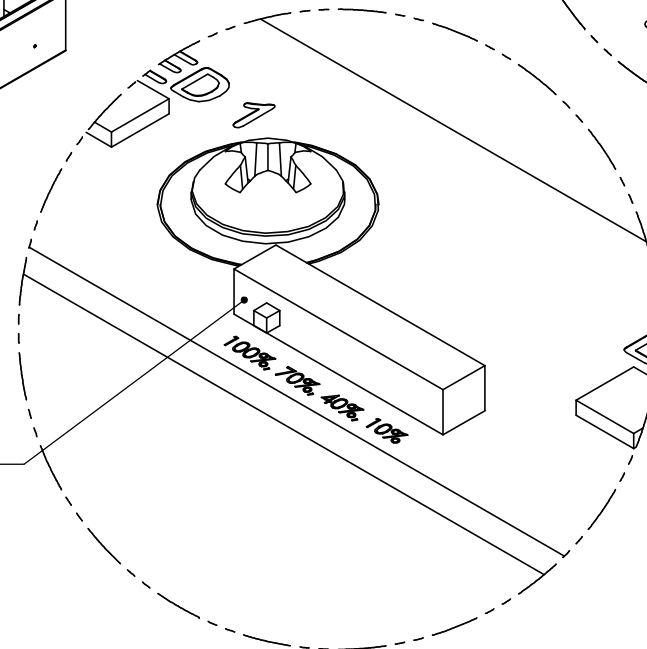

ME242G & ME243G Night Light Function

DETAIL A

NIGHT LIGHT WITH
ADJUSTABLE
DIP SWITCH

DETAIL A VIEW

DIP SWITCH
ADJUSTABLE TO
100% , 70% , 40% , 10%

DETAIL B VIEW

Day-Brite

CFI