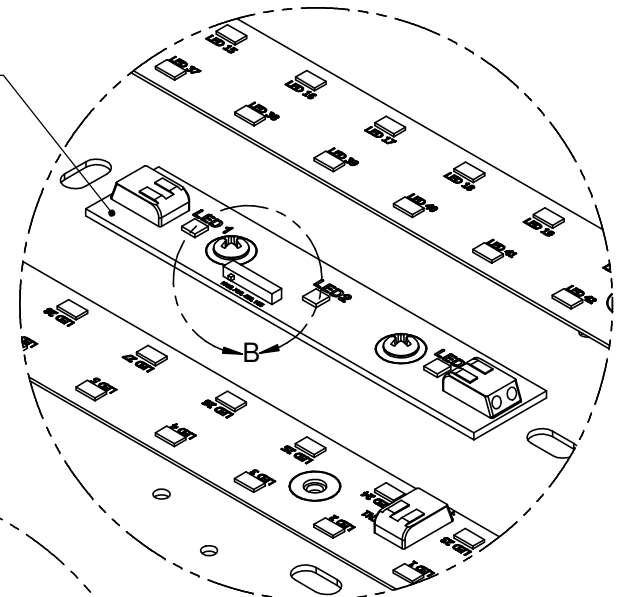

ME242G & ME243G Night Light Function

DETAIL A

NIGHT LIGHT WITH
ADJUSTABLE
DIP SWITCH

DETAIL A VIEW

DIP SWITCH
ADJUSTABLE TO
100% , 70% , 40% , 10%

DETAIL B VIEW

Day-Brite

CFI