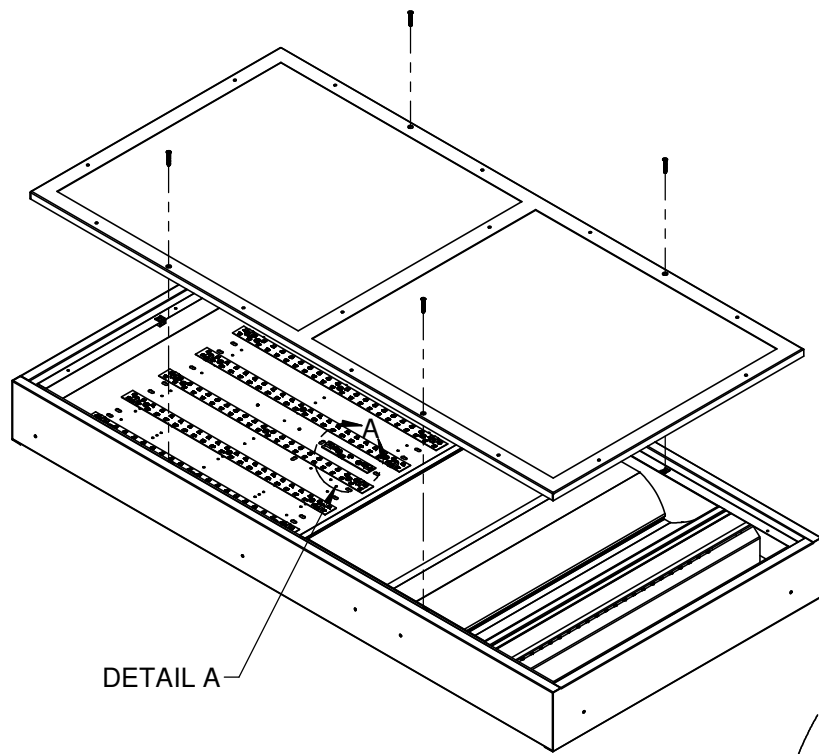

ME242G & ME243G Night Light Function

DETAIL A

NIGHT LIGHT WITH
ADJUSTABLE
DIP SWITCH

DETAIL A VIEW

DIP SWITCH
ADJUSTABLE TO
100% , 70% , 40% , 10%

DETAIL B VIEW

Day-Brite

CFI