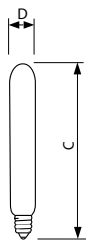

Sign

Sign

Philips Sign bulbs provide the perfect light for dramatic accents and display lighting that is great for hard to reach signs, indoors and out.

Benefits

- Great for hard to reach signs.

Features

- Long life bulb.
- Available in S14: Clear and Frost:10 watt and S14: Clear,Frost and White: 11 watt.

Application

- Ideal for indoor and outdoor signs.

Versions

E17, T6 1/2, Frosted

Dimensional drawing

Product

20T6-1/2/IF 120V 24PK