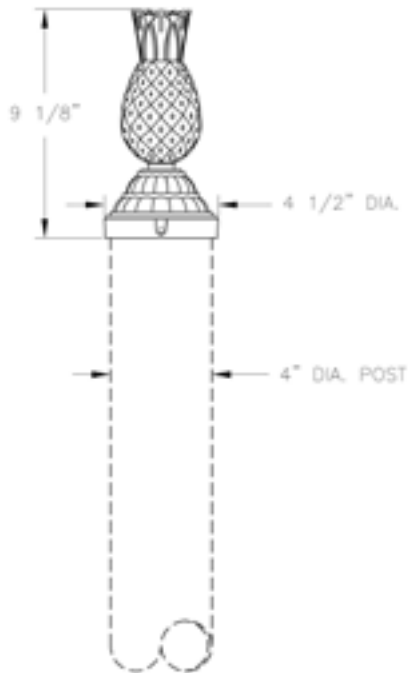

### Ordering Guide

Example: PC31 ABS

Product Code	PC31	Post Cap
<b>Finish</b>	ABS	Antique Brass
	ACP	Antique Copper
	ARD	Antique Red
	ASI	Antique Silver
	BLK	Black
	BRN	Brown
	BRZ	Bronze
	FGN	Forest Green
	GRA	Granite
	IRN	Ironstone
	RBZ	Rustic Bronze
	SRT	Shadow Rust
	VBZ	Verde Bronze
	VCP	Verde Copper
	VGN	Verde
	VTC	Vintage Copper
	WBZ	Weathered Bronze
	WHT	White

### Specifications

#### CONSTRUCTION:

Cast aluminum two piece pineapple finial. Cast aluminum decorative post fitter.

#### MOUNTING:

Mount atop 4" dia. post.

**Height:** 9 1/8"  
**Width:** 4 1/2"