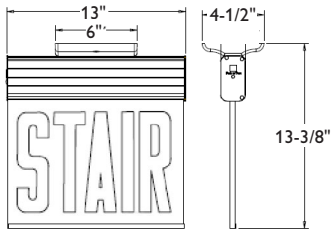

CE Edge-lit LED exit sign

Surface Mount