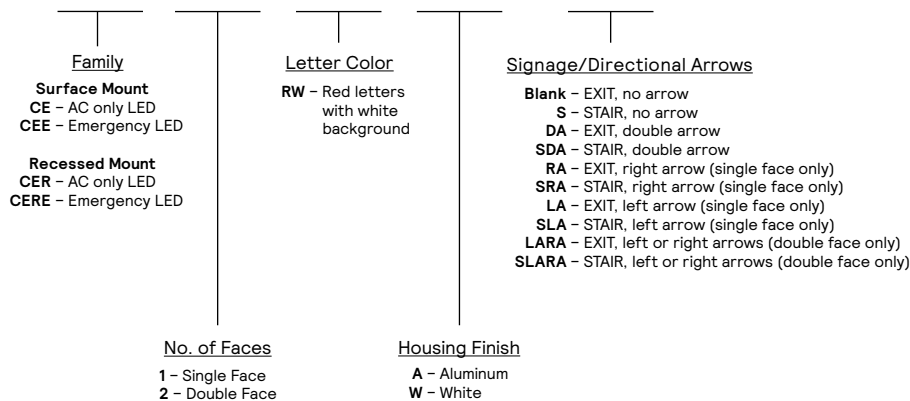

## Exit/Emergency

CE series

Edge-lit LED exit sign

Project: \_\_\_\_\_  
Location: \_\_\_\_\_  
Cat.No: \_\_\_\_\_  
Type: \_\_\_\_\_  
Lamps: \_\_\_\_\_ Qty: \_\_\_\_\_  
Notes: \_\_\_\_\_

### Example: CEE1RWADA

### construction

- Premium-grade, extruded aluminum housing.
- Recessed housing is easily detached from below, allowing easy access for service or maintenance.
- Panels are UV stable, silk screened acrylic which provides consistent, uniform illumination.
- Housings are available in a white finish or aluminum finish.
- Panels are supplied with red letters on white backgrounds.
- Signs available as single or double faced.

### installation

- Surface mounted signs are provided with a die-cast aluminum mounting canopy for universal ceiling, end or wall mounting.
- Recessed mounted signs are drywall, drop-thru ceiling mounted.
- Recessed units cannot be end mounted.