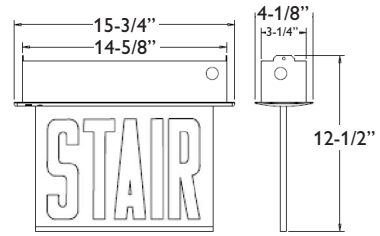

Recessed Mount

The information presented in this document is not intended as any commercial offer and does not form part of any quotation or contract.