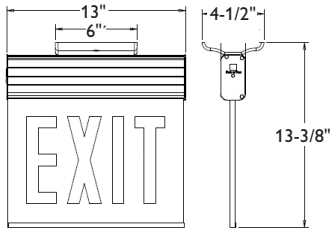

CE Edge-lit LED exit sign

Surface Mount