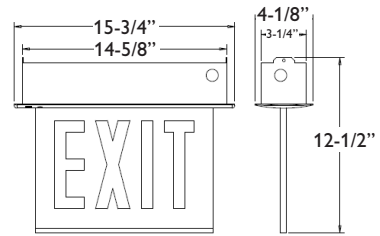

Recessed Mount

The information presented in this document is not intended as any commercial offer and does not form part of any quotation or contract.