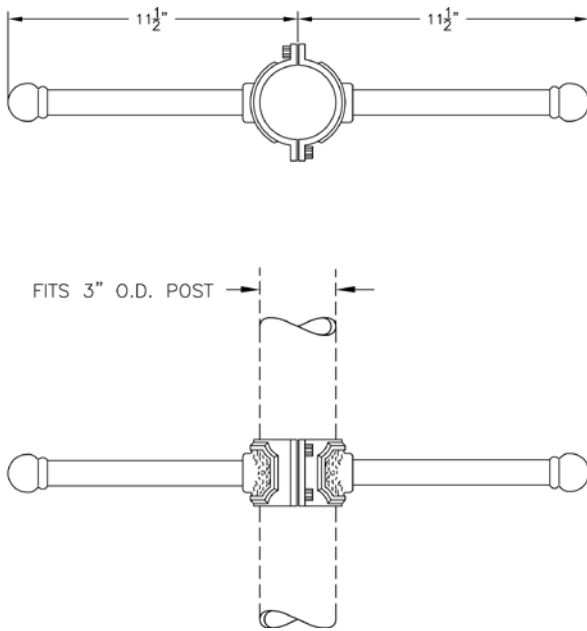

Project: _____

Location: _____

Cat.No: _____

Type: _____

Lamps: _____ Qty: _____

Notes: _____

Ordering Guide

Example: 032 ABS

Product Code	032	2 Piece Ladder Rest
Finish	ABS	Antique Brass
	ACP	Antique Copper
	ARD	Antique Red
	ASI	Antique Silver
	BLK	Black
	BRN	Brown
	BRZ	Bronze
	FGN	Forest Green
	GRA	Granite
	IRN	Ironstone
	RBZ	Rustic Bronze
	SRT	Shadow Rust
	VBZ	Verde Bronze
	VCP	Verde Copper
	VGN	Verde
	VTC	Vintage Copper
	WBZ	Weathered Bronze
	WHT	White

Specifications

CONSTRUCTION:

Two (2) piece cast aluminum bracket. Fits 3" O.D. post.

FINISH:

Resilient TGIC thermoset polyester powdercoat paint is electrostatically applied to every fixture. Specially formulated for Philips Outdoor Lighting, it provides UV protection, and the highest temperature rating in the industry. In addition to the standard color choices shown, a spectrum of custom colors is available.

Height:

2 1/2"

Width:

23"