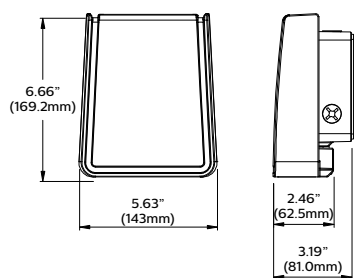

The Low profile wall features energy saving LED technology when you need a discreet way to illuminate outdoor areas. Low Profile Wall is available in three sizes to accommodate multiple mounting heights – 15, 30, and 50W, providing 50-100W HID equivalent illumination.

An ideal choice for any indoor or outdoor wall mounted application.

PW LED Low profile wall

- Budget-friendly, discreet fixture for a wide variety of outdoor spaces
- Energy efficient fixture that delivers up to 110 lumens per watt.
- 3 size options: 15, 30 or 50 watt.
- Slim profile, just over 4 inches.
- Quick and easy installation – mounts to a standard 3 1/2 or 4" junction box.
- Durable construction of die-cast aluminum with a UV stabilized lens and stainless steel hardware.
- 5 year limited warranty.