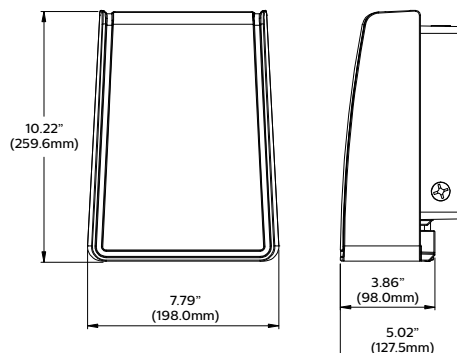

PW50
50W - 5114 Lumens

Ordering guide

Example: **PW-50-NW-G1-8-BZ**

Luminaire	Wattage	LED Color - Generation	Voltage	Finish
PW		NW-G1	8	BZ
PW Low Profile Wall	15 15W 30 30W 50 50W	NW-G1 Neutral White, 4000K, 80 CRI, Generation 1	8 120-277 Volts	BZ Bronze

The information presented in this document is not intended as any commercial offer and does not form part of any quotation or contract.