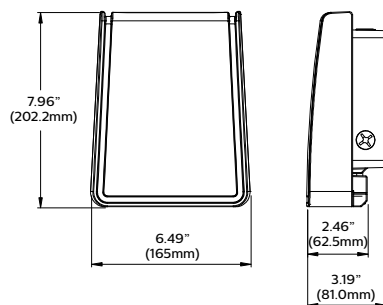

PW30
30W - 3090 Lumens