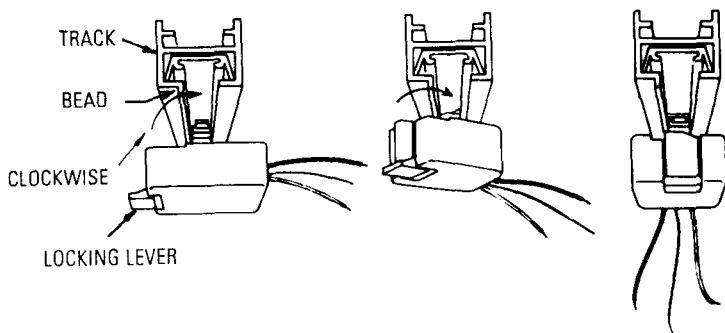

READ AND UNDERSTAND THESE INSTRUCTIONS BEFORE INSTALLING FIXTURE

This fixture is intended for installation in accordance with the National Electrical Code and local regulations. To assure full compliance with local codes and regulations, check with your local electrical inspector before installation. To prevent electrical shock, turn off electricity at fuse box before proceeding.

Retain these instructions for maintenance reference.

INSTRUCTION SHEET NO.

IS:6063

page 1 of 1

SADDLE CANOPY KIT FOR USE WITH 6000 OR 9100 SERIES LIGHTOLIER LIGHTING TRACK SYSTEM ONLY

The Saddle Canopy Mounting Kit mounts to any point along the track for feeding power from an outlet box. Extra Dead End Cover is included to replace LIVE END if desired.

CAUTION: TURN OFF POWER AT FUSE BOX BEFORE INSTALLING TRACK. INSTRUCTIONS FOR GROUNDING MUST BE FOLLOWED. FAILURE TO DO SO MAY RESULT IN A HAZARDOUS CONDITION.

1. Attach CROSSBAR to OUTLET BOX as shown in Fig. 1.
2. Mount track to ceiling as shown in Instruction Sheet 6020 or 9100 bringing lead wires (#12 ga.) from OUTLET BOX down either side of track.
3. Insert FITTING into TRACK (see Fig. 2) with LOCKING LEVER on same side of track as BEAD.
4. Rotate FITTING 90° clockwise until LOCKING LEVER snaps into place (see Fig. 2).
5. Make wiring connections: black to black, white to white, green or bare wire to grounding terminal or ground wire in OUTLET BOX (see Fig. 3).
6. Insert wiring connections into OUTLET BOX (see Fig. 3).
7. Place CANOPY over FITTING, line up holes in CANOPY with threaded holes in CROSSBAR, and fasten together with screws (included). Make certain that wires do not interfere with proper seating of CANOPY.
8. LIVE END may be removed and replaced with DEAD END COVER (included).

FIG. 2

LIGHTOLIER

by @ignify