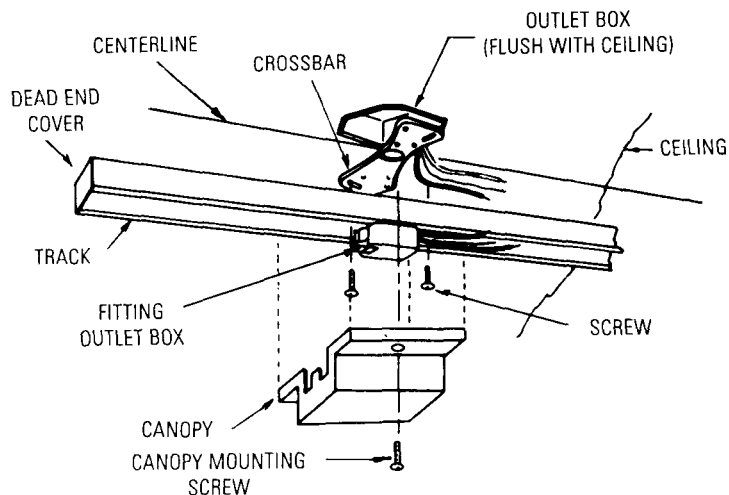

## SADDLE CANOPY KIT FOR USE WITH 6000 OR 9100 SERIES LIGHTOLIER LIGHTING TRACK SYSTEM ONLY

The Saddle Canopy Mounting Kit mounts to any point along the track for feeding power from an outlet box. Extra Dead End Cover is included to replace LIVE END if desired.

**CAUTION: TURN OFF POWER AT FUSE BOX BEFORE INSTALLING TRACK. INSTRUCTIONS FOR GROUNDING MUST BE FOLLOWED. FAILURE TO DO SO MAY RESULT IN A HAZARDOUS CONDITION.**

1. Attach CROSSBAR to OUTLET BOX as shown in Fig. 1.
2. Mount track to ceiling as shown in Instruction Sheet 6020 or 9100 bringing lead wires (#12 ga.) from OUTLET BOX down either side of track.
3. Insert FITTING into TRACK (see Fig. 2) with LOCKING LEVER on same side of track as BEAD.
4. Rotate FITTING 90° clockwise until LOCKING LEVER snaps into place (see Fig. 2).
5. Make wiring connections: black to black, white to white, green or bare wire to grounding terminal or ground wire in OUTLET BOX (see Fig. 3).
6. Insert wiring connections into OUTLET BOX (see Fig. 3).
7. Place CANOPY over FITTING, line up holes in CANOPY with threaded holes in CROSSBAR, and fasten together with screws (included). Make certain that wires do not interfere with proper seating of CANOPY.
8. LIVE END may be removed and replaced with DEAD END COVER (included).