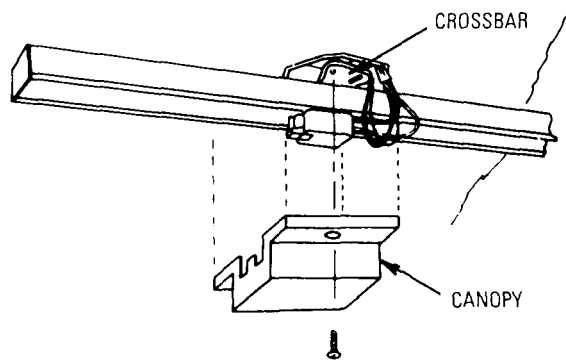

FIG. 3

LIGHTOLIER

by @ignify

Signify North America Corporation
200 Franklin Square Drive
Somerset, NJ 08873, USA
Phone: 855-486-2216

Signify Canada Ltd./Signify Canada Ltée
281 Hillmount Road
Markham ON, Canada L6C 2S3
Phone: 800-668-9008

www.lightolier.com