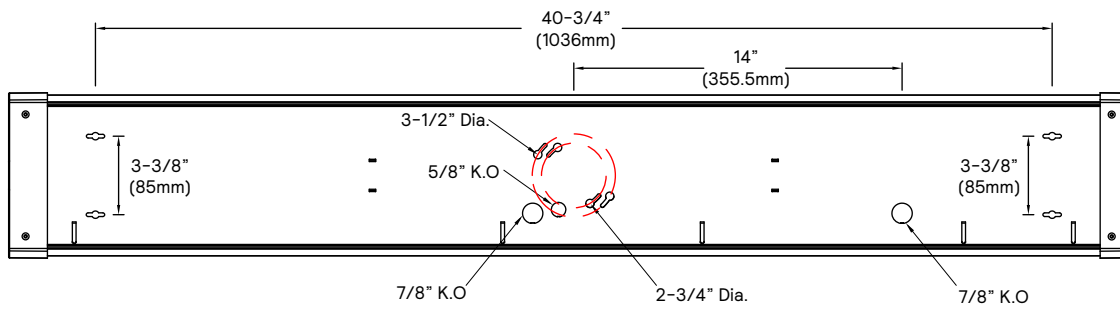

NWL LED wraparound

4'

Features

- White polycarbonate housing for durability.
- Frosted polycarbonate lens for even, low glare lighting.
- Hardware for surface mounting included.
- Easy installation with holes provided in housing.
- Power interconnect (both flush and 12" cable) provided to link fixtures together if desired.
- Maximum number of fixtures linked together is 8.
- Integrated PIR occupancy sensor with 15 minute 100% to 20% delay time. Sensing diameter approximated 2x mounting height of fixture. Integrated on/off switch to engage sensor. Default factory setting is sensor off/ not engaged.
- Field CCT selectable for 3000K, 3500K or 4000K.
- cETLus listed to meet UL 1598 standards for -10°C to 35°C ambient.
- Suitable for damp locations.
- 5 year manufacturer's limited warranty. Visit www.signify.com/warranties for complete warranty information.
- DesignLights Consortium qualified. Please see the DLC QPL list for exact catalog numbers (<http://www.designlights.org/QPL>)

Details

Sensor Detection

Switch and Sensor

Linking

NWL LED wraparound

4'

Dimensions

NWL LED wraparound