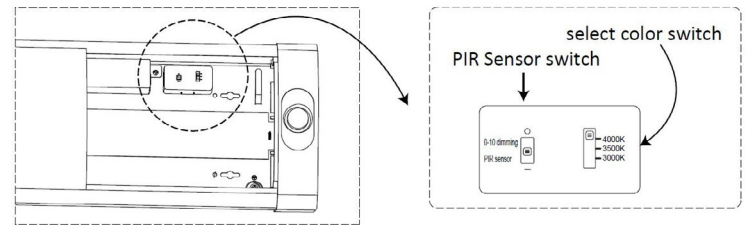

NWL LED wraparound

4'

Features

- White polycarbonate housing for durability.
- Frosted polycarbonate lens for even, low glare lighting.
- Hardware for surface mounting included.
- Easy installation with holes provided in housing.
- Power interconnect (both flush and 12" cable) provided to link fixtures together if desired.
- Maximum number of fixtures linked together is 8.
- Integrated PIR occupancy sensor with 15 minute 100% to 20% delay time. Sensing diameter approximated 2x mounting height of fixture. Integrated on/off switch to engage sensor. Default factory setting is sensor off/ not engaged.
- Field CCT selectable for 3000K, 3500K or 4000K.
- cETLus listed to meet UL 1598 standards for -10°C to 35°C ambient.
- Suitable for damp locations.
- 5 year manufacturer's limited warranty. Visit www.signify.com/warranties for complete warranty information.
- DesignLights Consortium qualified. Please see the DLC QPL list for exact catalog numbers (<http://www.designlights.org/QPL>)

Details

Sensor Detection

Switch and Sensor

Linking

NWL LED wraparound

4'

Dimensions

NWL LED wraparound