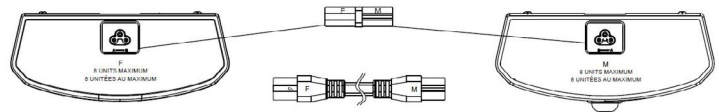

NWL LED wraparound

4'

Features

- White polycarbonate housing for durability.
- Frosted polycarbonate lens for even, low glare lighting.
- Hardware for surface mounting included.
- Easy installation with holes provided in housing.
- Power interconnect (both flush and 12" cable) provided to link fixtures together if desired.
- Maximum number of fixtures linked together is 8.
- Integrated PIR occupancy sensor with 15 minute 100% to 20% delay time. Sensing diameter approximated 2x mounting height of fixture. Integrated on/off switch to engage sensor. Default factory setting is sensor off/ not engaged.
- Field CCT selectable for 3000K, 3500K or 4000K.
- cETLus listed to meet UL 1598 standards for -10°C to 35°C ambient.
- Suitable for damp locations.
- 5 year manufacturer's limited warranty. Visit www.signify.com/warranties for complete warranty information.
- DesignLights Consortium qualified. Please see the DLC QPL list for exact catalog numbers (<http://www.designlights.org/QPL>)

Details

Sensor Detection

Switch and Sensor

Linking

NWL LED wraparound

4'

Dimensions

NWL LED wraparound