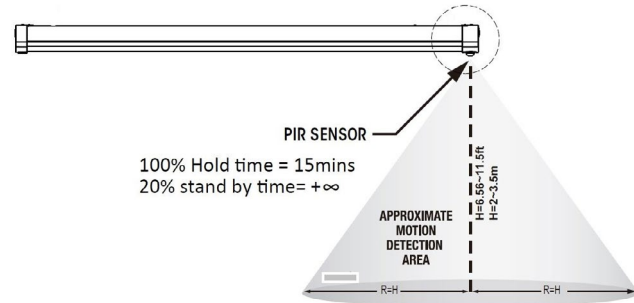

NWL LED wraparound

4'

Features

- White polycarbonate housing for durability.
- Frosted polycarbonate lens for even, low glare lighting.
- Hardware for surface mounting included.
- Easy installation with holes provided in housing.
- Power interconnect (both flush and 12" cable) provided to link fixtures together if desired.
- Maximum number of fixtures linked together is 8.
- Integrated PIR occupancy sensor with 15 minute 100% to 20% delay time. Sensing diameter approximated 2x mounting height of fixture. Integrated on/off switch to engage sensor. Default factory setting is sensor off/ not engaged.
- Field CCT selectable for 3000K, 3500K or 4000K.
- cETLus listed to meet UL 1598 standards for -10°C to 35°C ambient.
- Suitable for damp locations.
- 5 year manufacturer's limited warranty. Visit www.signify.com/warranties for complete warranty information.
- DesignLights Consortium qualified. Please see the DLC QPL list for exact catalog numbers (<http://www.designlights.org/QPL>)

Details

Sensor Detection

Switch and Sensor

Linking

NWL LED wraparound

4'

Dimensions

NWL LED wraparound