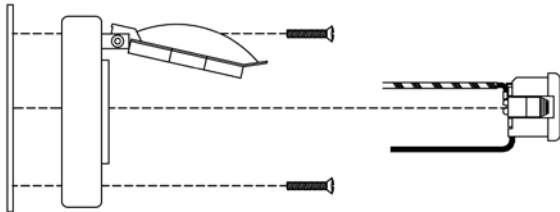

Project: _____
Location: _____
Cat.No: _____
Type: _____
Lamps: _____ Qty: _____
Notes: _____

Ordering Guide

Example: 012

Product Code	012	Convenience Outlet

Specifications

CONSTRUCTION:

Installed convenience outlet, 120V curved to fit 3" dia. post.