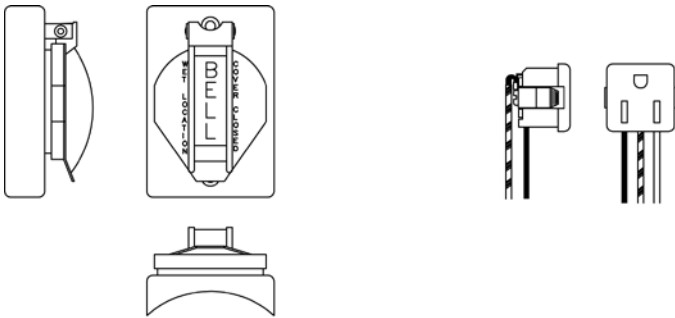

Project: _____
Location: _____
Cat.No: _____
Type: _____
Lamps: _____ Qty: _____
Notes: _____

Ordering Guide

Example: 012

Product Code	012	Convenience Outlet

Specifications

CONSTRUCTION:

Installed convenience outlet, 120V curved to fit 3" dia. post.