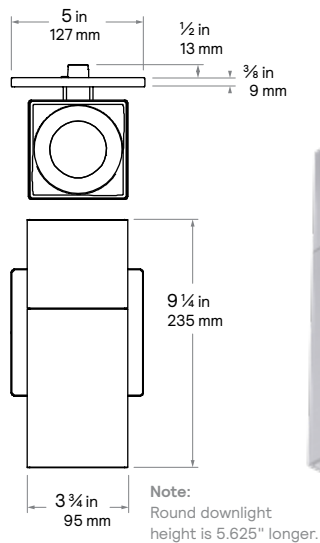

Direct/Indirect Downlight & Wall Wash
3-inch Square

Downlight & Wall Wash

Beams: (downlight)

- Narrow
- Medium
- Wide

Finishes:

- Specular Clear
- Comfort Clear
- Comfort Clear Diffuse
- Champagne Bronze
- White Paint
- Black Anodized
- Black Textured
- White Textured

Shared Features

Aperture:

- 2" round
- 3" round
- 3" square

Canopy:

- 5" round 0.375" depth
- 5" square 0.375" depth
- 5" round 2" depth
- 5" square 2" depth

Efficacy:

- up to 76lm/w

Lumens:

- 600-2000

Watts:

- 13-29 W

Volts:

- 120/277V (50/60Hz)

CRI / CCT:

- 90 CRI / 2700K
- 90 CRI / 3000K
- 90 CRI / 3500K
- 90 CRI / 4000K
- 90 CRI / 3000K - 1800K

Dimming:

- 0-10 V 1%
- Electronic Low Voltage (ELV)
- Lutron PEQ EcoSystem 0.1%
- Lutron PEQ PEQ EcoSystem 1%

Lifetime:

- 56,000 hrs (L70)

Warranty:

- 5 year

Note: Ceiling-mount adjustable accents may be mounted on the wall, refer to pages 7-9 for details.