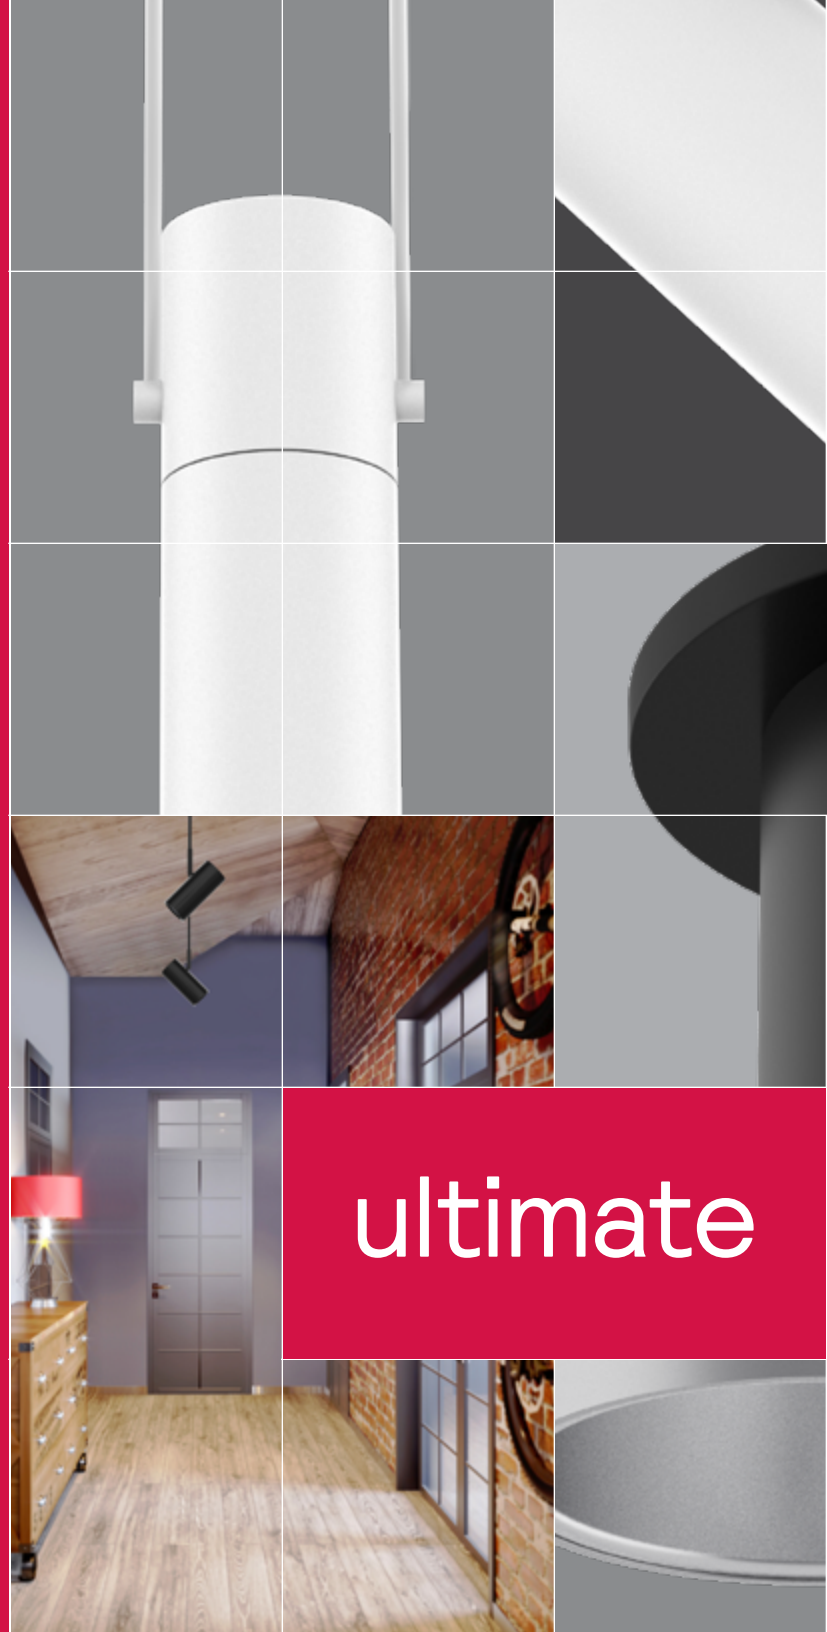

LIGHTOLIER

by  **Signify**

Pure Polished Precision

Downlighting

Calculite
2" & 3" Cylinders

The ultimate family of cylinders for all your layers of light

A complete set of lighting tools for specifiers to create layers of light in open ceiling spaces as would of been done with recessed mounted downlights in open ceiling spaces to highlight and define indoor areas in offices, hotels, restaurants, schools or retail applications.