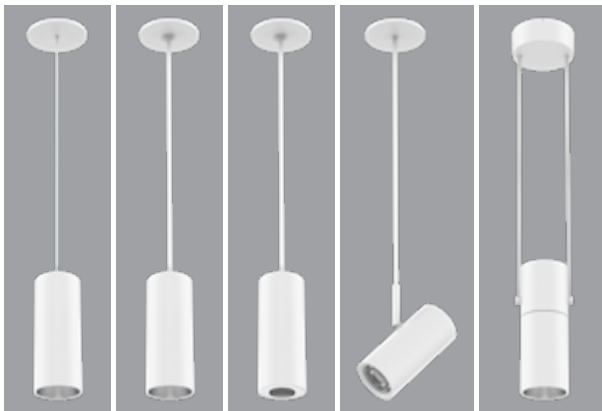

Pendant-mount

Downlight
with cable

Downlight
with stem

Wall Wash
with stem

Adjustable
Accent
with stem

3-inch Cylinders

Round aperture product offering

Ceiling-mount

Wall Wash
(direct/indirect)

Pendant-mount

Downlight
with cable

Downlight
with stem

Wall Wash
with stem

Adjustable
Accent
with stem

Suspended
with cable
(up/down)

3-inch Cylinders

Suspended
with cable
(up/down)

Finish

it off with a splash of color

Designed with designers in mind

- Eight different styles in 2" and 3" luminaires providing the largest array of cylinder options in the US market.
- Maintains 2SDCM color consistency, which matches both the Calculite and OmniSpot families.
- Suspended cable mount provides independent control of direct and indirect light.
- Independent control of top and bottom illumination.
- Wide distribution allows for greater spacing.
- Available in RAL colors or white, black, aluminum finishes.