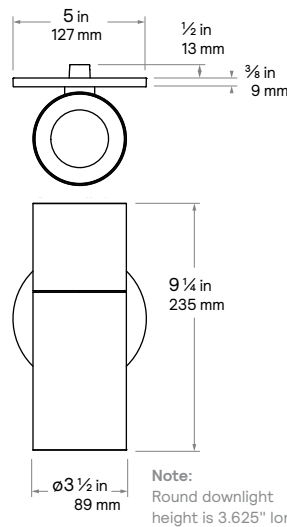

Shared Features

Aperture:

- 2" round
- 3" round
- 3" square

Canopy:

- 5" round 0.375" depth
- 5" square 0.375" depth
- 5" round 2" depth
- 5" square 2" depth

Efficacy:

- up to 76lm/w

Lumens:

2-inch Round

- White
- Aluminum
- Black

Note:
Round downlight
height is 2.75" longer.

Direct/Indirect Downlight & Wall Wash

3-inch Round

- White
- Aluminum
- Black

Note:
Round downlight
height is 3.625" longer.