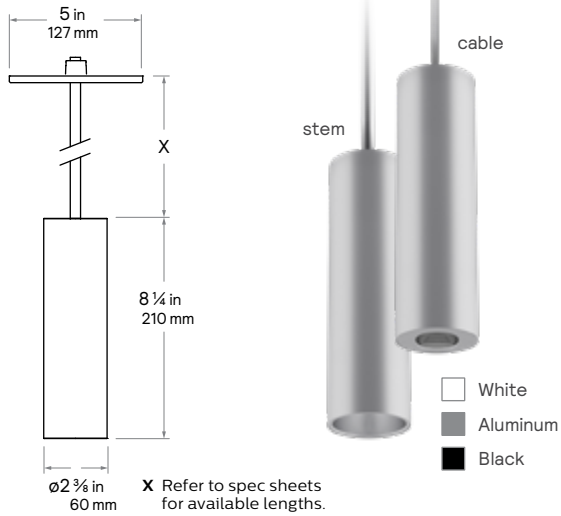

Pendant-mount

Downlight & Wall Wash

2-inch Round (stem or cable)