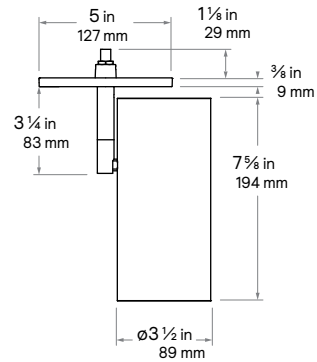

3-inch Round

Downlight & Wall Wash

3-inch Square

Note:
Square Wall
Wash height
is 1" shorter.

Adjustable Accent

3-inch Square

Downlight & Wall Wash

Beams: (downlight)