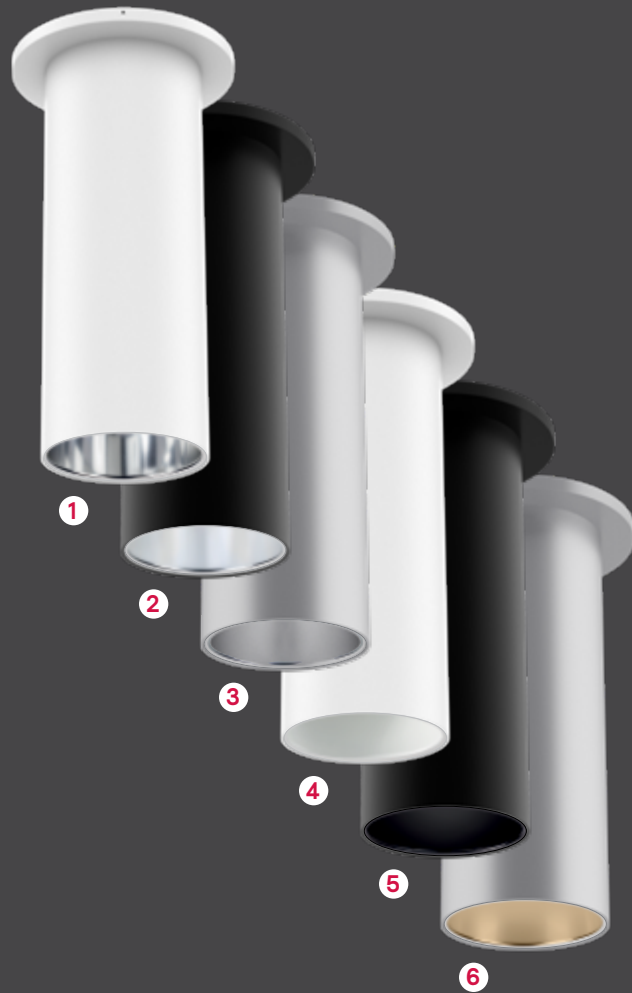

Wall Wash
(direct/indirect)

Pendant-mount

Downlight
with cable

Downlight
with stem

Wall Wash
with stem

Adjustable
Accent
with stem

Suspended
with cable
(up/down)

3-inch Cylinders

Adjustable
Accent

Downlight
(up/down)

Downlight
(up/down)

Pendant-mount

Downlight
with cable

Downlight
with stem

Wall Wash
with stem

Adjustable
Accent
with stem

Suspended
with cable
(up/down)

Finish

it off with a splash of color

Designed with designers in mind

- Eight different styles in 2" and 3" luminaires providing the largest array of cylinder options in the US market.
- Maintains 2SDCM color consistency, which matches both the Calculite and OmniSpot families.
- Suspended cable mount provides independent control of direct and indirect light.
- Independent control of top and bottom illumination.
- Wide distribution allows for greater spacing.
- Available in RAL colors or white, black, aluminum finishes.