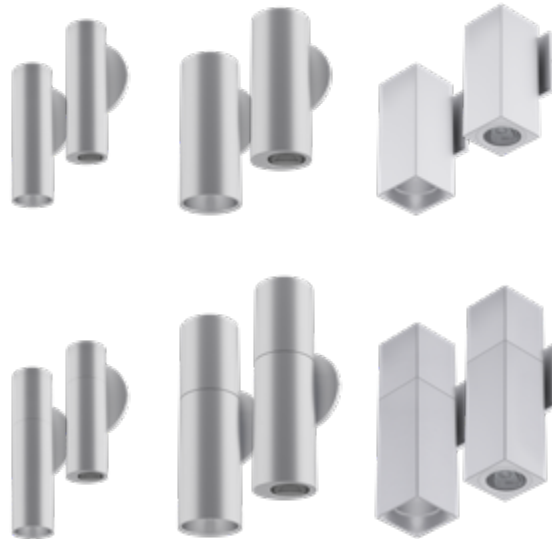

Accessories: (3" only)

- Accessory Holder
- Hex cell Louver
- Snoot

A lumen package for every job

Direct

Direct/Indirect

Wall-mount

Configurations are available in direct and direct/indirect options to illuminate a variety of surface lighting applications.

Wall-mount

2-inch & 3-inch Cylinders

Calculite Precision Cylinder wall mount luminaires come in a variety of offerings to suit your needs. In both round and square, with configurations available in direct/indirect options, you can use the wall mounted cylinders to create the coziest nooks or to highlight expansive walls with high ceilings.