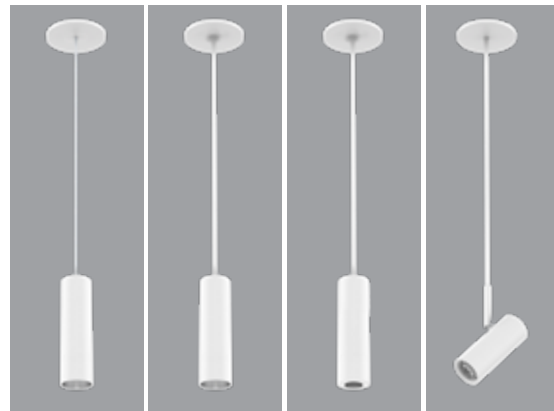

ultimate

cylinders

layers
of light

The most
comprehensive
line of cylinders
available today

2-inch Cylinders

Round aperture product offering

Ceiling-mount

Downlight

Pendant-mount

Downlight
with cable

Downlight
with stem

Wall Wash
with stem

Adjustable
Accent
with stem

3-inch Cylinders

Round aperture product offering

Ceiling-mount

Wall Wash
(direct/indirect)

Pendant-mount

Downlight
with cable

Downlight
with stem

Wall Wash
with stem

Adjustable
Accent
with stem

Suspended
with cable
(up/down)

3-inch Cylinders