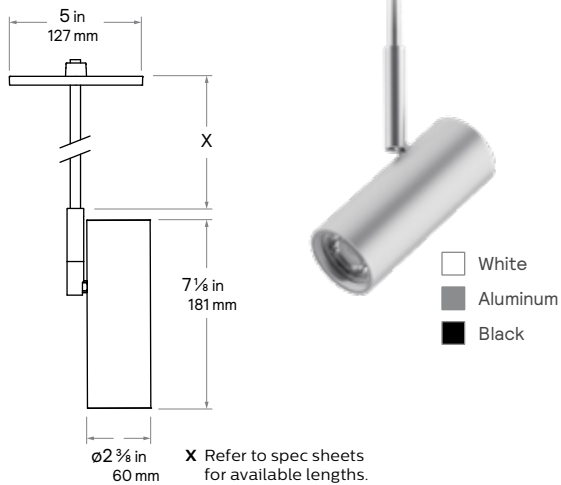

For a complete selection of luminaire options and accessories please see the lighting configuration guide at the end of this brochure or visit lightolier.com for access to detailed specification sheets and additional technical data.

Pendant-mount

Downlight & Wall Wash

2-inch Round (stem or cable)

Downlight & Wall Wash

3-inch Round (stem or cable)

Adjustable Accent

2-inch Round (stem)

Adjustable Accent

3-inch Round (stem)

Downlight & Wall Wash

3-inch Square (stem or cable)

Note:
Square Wall
Wash height
is 1" shorter.

Adjustable Accent

3-inch Round (stem)

Downlight & Wall Wash

Suspension: