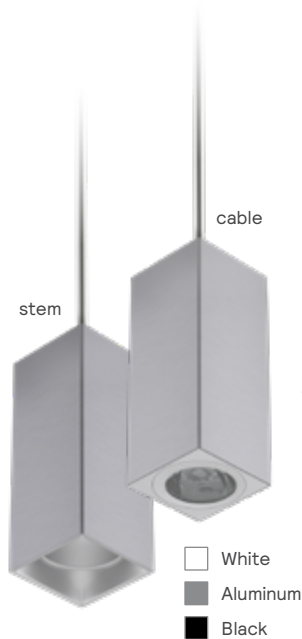

For a complete selection of luminaire options and accessories please see the lighting configuration guide at the end of this brochure or visit lightolier.com for access to detailed specification sheets and additional technical data.

Pendant-mount

Downlight & Wall Wash

2-inch Round (stem or cable)

Downlight & Wall Wash

3-inch Round (stem or cable)

Adjustable Accent

2-inch Round (stem)

Adjustable Accent

3-inch Round (stem)

Downlight & Wall Wash

3-inch Square (stem or cable)

Note:
Square Wall
Wash height
is 1" shorter.

Adjustable Accent

3-inch Round (stem)

Downlight & Wall Wash

Suspension: