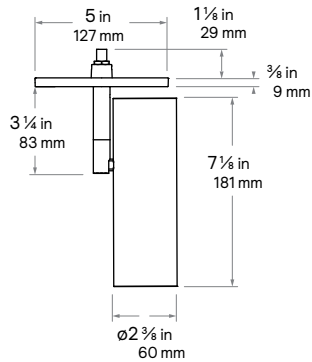

Adjustable Accent

2-inch Round