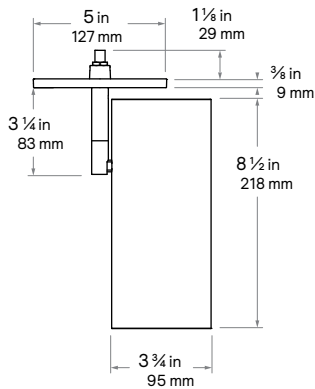

3-inch Round

Downlight & Wall Wash

3-inch Square

Note:
Square Wall
Wash height
is 1" shorter.

Adjustable Accent

3-inch Square

Downlight & Wall Wash

Beams: (downlight)