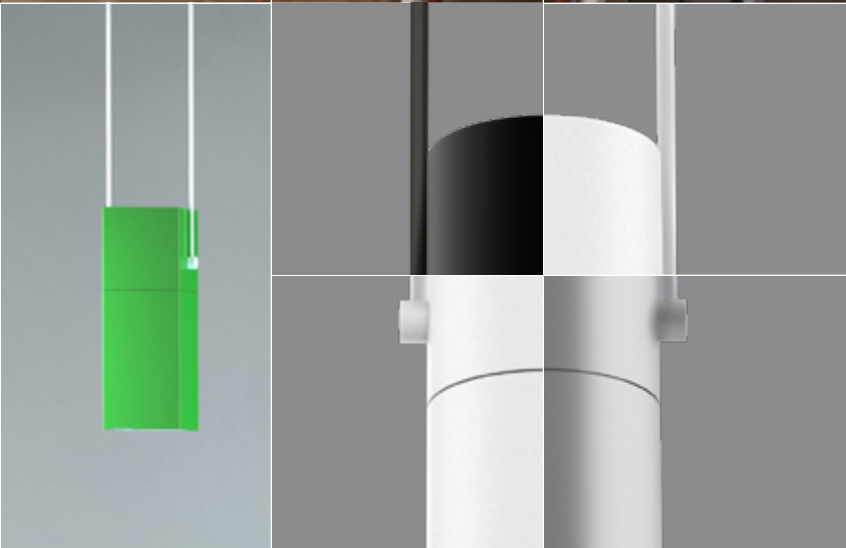

Warranty:

- 5 year