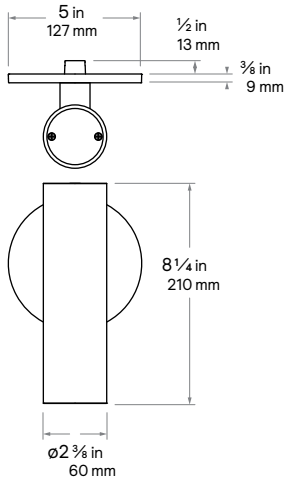

Wall-mount

Direct Downlight & Wall Wash

2-inch Round

- ☐ White
- ☒ Aluminum
- ☒ Black