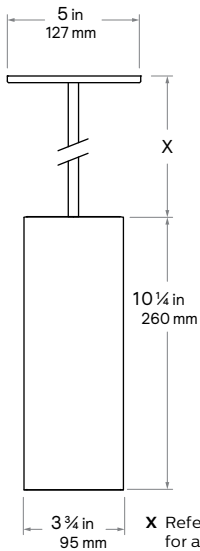

Canopy:

- 5" round 0.375" depth
- 5" square 0.375" depth
- 5" round 2" depth
- 5" square 2" depth

Efficacy:

- up to 76lm/w

Lumens:

- 600-2000

Watts:

- 13-29 W

Pendant-mount

Downlight & Wall Wash

2-inch Round (stem or cable)

Downlight & Wall Wash

3-inch Round (stem or cable)

Adjustable Accent

2-inch Round (stem)

Adjustable Accent

3-inch Round (stem)

Downlight & Wall Wash

3-inch Square (stem or cable)

Note:
Square Wall
Wash height
is 1" shorter.

Adjustable Accent

3-inch Round (stem)

Downlight & Wall Wash

Suspension:

2-inch Round

- White
- Aluminum
- Black

Note:
Round downlight
height is 2.75" longer.

Direct/Indirect Downlight & Wall Wash

3-inch Round

- White
- Aluminum
- Black

Note:
Round downlight
height is 3.625" longer.