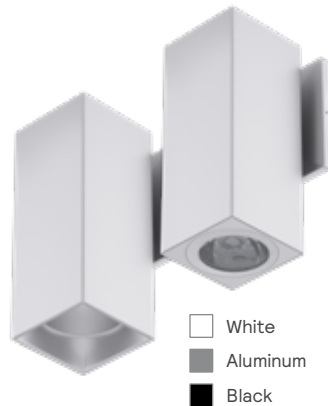

2-inch Round

- White
- Aluminum
- Black

Note:
Round downlight
height is 2.75" longer.

Direct/Indirect Downlight & Wall Wash

3-inch Round

- White
- Aluminum
- Black

Note:
Round downlight
height is 3.625" longer.

Direct Downlight & Wall Wash
3-inch Square

Direct/Indirect Downlight & Wall Wash
3-inch Square

Downlight & Wall Wash

Beams: (downlight)

- Narrow
- Medium
- Wide

Finishes:

- Specular Clear
- Comfort Clear
- Comfort Clear Diffuse
- Champagne Bronze
- White Paint
- Black Anodized
- Black Textured
- White Textured