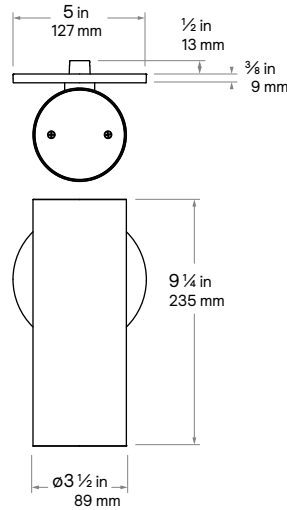

Wall-mount

Direct Downlight & Wall Wash

2-inch Round

- White
- Aluminum
- Black

Direct Downlight & Wall Wash

3-inch Round

- White
- Aluminum
- Black

Direct/Indirect Downlight & Wall Wash

2-inch Round

- White
- Aluminum
- Black

Note:
Round downlight
height is 2.75" longer.

Direct/Indirect Downlight & Wall Wash

3-inch Round

- White
- Aluminum
- Black

Note:
Round downlight
height is 3.625" longer.