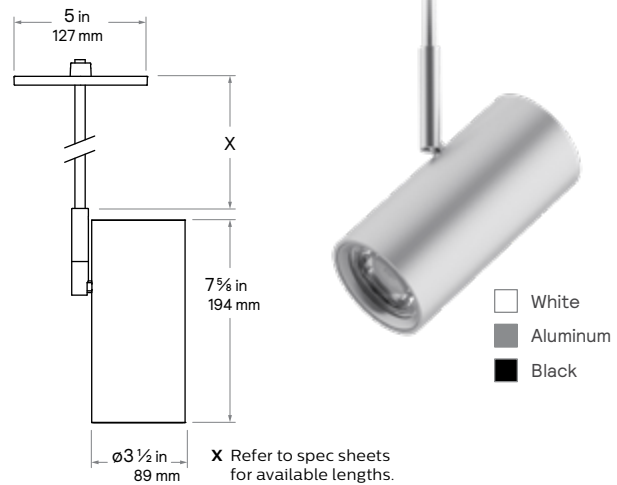

Pendant-mount

Downlight & Wall Wash

2-inch Round (stem or cable)

Downlight & Wall Wash

3-inch Round (stem or cable)

Adjustable Accent

2-inch Round (stem)

Adjustable Accent

3-inch Round (stem)

Downlight & Wall Wash

3-inch Square (stem or cable)

Note:
Square Wall
Wash height
is 1" shorter.

Adjustable Accent

3-inch Round (stem)

Downlight & Wall Wash

Suspension: