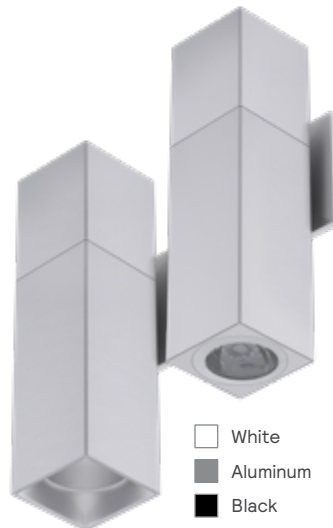

Direct/Indirect Downlight & Wall Wash
3-inch Square

Downlight & Wall Wash

Beams: (downlight)

- Narrow
- Medium
- Wide

Finishes:

- Specular Clear
- Comfort Clear
- Comfort Clear Diffuse
- Champagne Bronze
- White Paint
- Black Anodized
- Black Textured
- White Textured

Shared Features

Aperture:

- 2" round
- 3" round
- 3" square

Canopy:

- 5" round 0.375" depth
- 5" square 0.375" depth
- 5" round 2" depth
- 5" square 2" depth

Efficacy:

- up to 76lm/w

Lumens:

- 600-2000

Watts:

- 13-29 W

Volts:

- 120/277V (50/60Hz)

CRI / CCT:

- 90 CRI / 2700K
- 90 CRI / 3000K
- 90 CRI / 3500K
- 90 CRI / 4000K
- 90 CRI / 3000K - 1800K

Dimming:

- 0-10 V 1%
- Electronic Low Voltage (ELV)
- Lutron PEQ EcoSystem 0.1%
- Lutron PEQ PEQ EcoSystem 1%

Lifetime:

- 56,000 hrs (L70)

Warranty:

- 5 year

Note: Ceiling-mount adjustable accents may be mounted on the wall, refer to pages 7-9 for details.