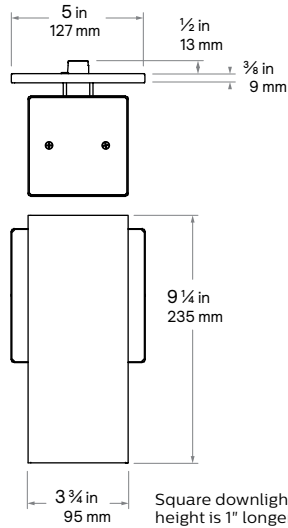

Direct Downlight & Wall Wash
3-inch Square