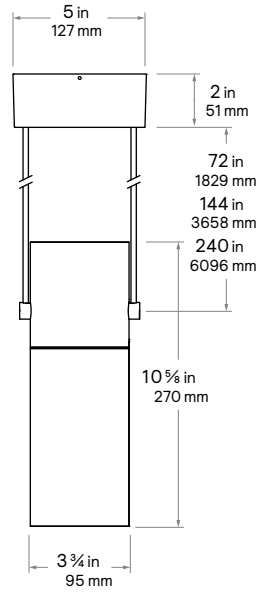

Up/Down Downlight & Wall Wash
3-inch Square