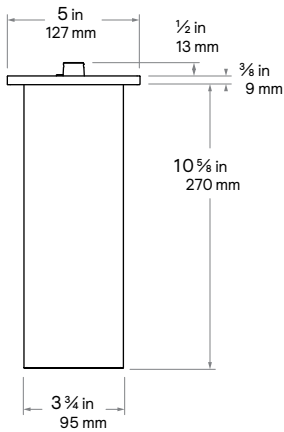

3-inch Round

Downlight & Wall Wash

3-inch Square

Note:
Square Wall
Wash height
is 1" shorter.

Adjustable Accent

3-inch Square

Downlight & Wall Wash

Beams: (downlight)