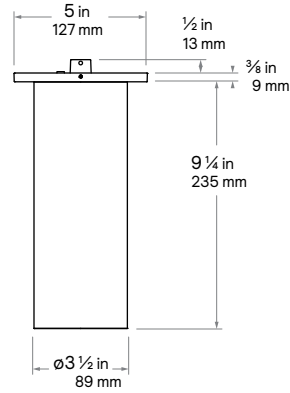

Downlight & Wall Wash

3-inch Round