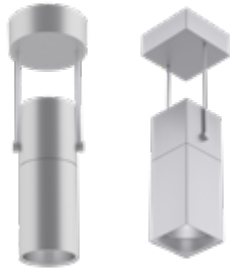

Mix and match mounting styles

Standard

Deep

Canopy

Deep canopy configurations are available to adapt to a variety of lighting installations.

Suspended-mount

3-inch Cylinders

Calculite Precision Cylinder suspension mount luminaires can deliver light exactly where you need it. Designed in a direct/indirect configuration, the suspended cylinder helps to illuminate both the ceiling and the workplane. This gives you the ultimate freedom in design, allowing you to create the light you need for the design you want.