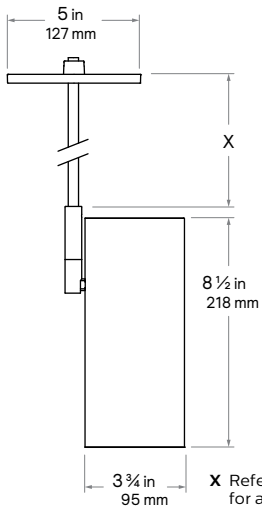

3-inch Round (stem)

Downlight & Wall Wash

3-inch Square (stem or cable)

Note:
Square Wall
Wash height
is 1" shorter.

Adjustable Accent

3-inch Round (stem)

Downlight & Wall Wash

Suspension:

Shared Features

Aperture:

- 2" round
- 3" round
- 3" square

Canopy:

- 5" round 0.375" depth
- 5" square 0.375" depth
- 5" round 2" depth
- 5" square 2" depth

Efficacy:

- up to 76lm/w

Lumens: