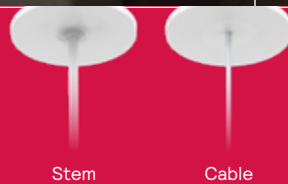

- Accessory Holder
- Hex cell Louver
- Snoot

Mounting options to suite the space

Stem

Cable

Pendant-mount

Configurations are available in both cable and stem options to support a variety of suspended lighting applications.