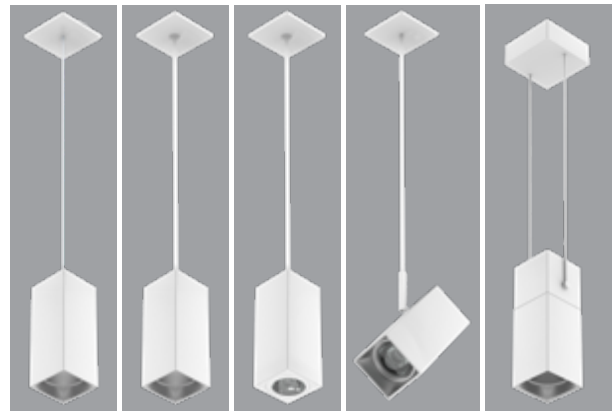

Pendant-mount

Downlight
with cable

Downlight
with stem

Wall Wash
with stem

Adjustable
Accent
with stem

Suspended
with cable
(up/down)