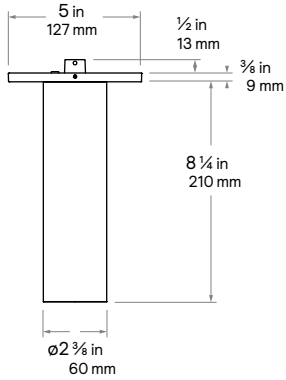

Ceiling-mount

Downlight & Wall Wash

2-inch Round