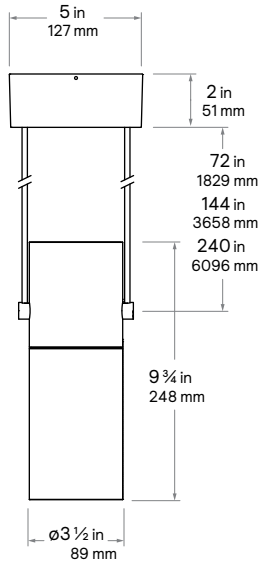

Suspended-mount

Up/Down Downlight & Wall Wash
3-inch Round