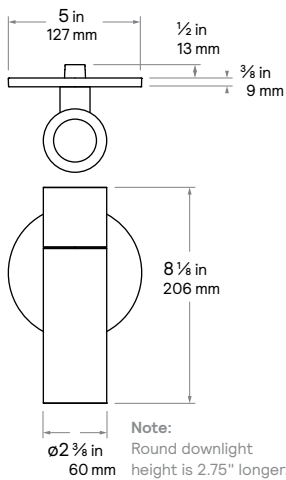

Shared Features

Aperture:

- 2" round
- 3" round
- 3" square

Canopy:

- 5" round 0.375" depth
- 5" square 0.375" depth
- 5" round 2" depth
- 5" square 2" depth

Efficacy:

- up to 76lm/w

Lumens:

Wall-mount

Direct Downlight & Wall Wash

2-inch Round

- White
- Aluminum
- Black

Direct Downlight & Wall Wash

3-inch Round

- White
- Aluminum
- Black

Direct/Indirect Downlight & Wall Wash

2-inch Round

- White
- Aluminum
- Black

Note:
Round downlight
height is 2.75" longer.

Direct/Indirect Downlight & Wall Wash

3-inch Round

- White
- Aluminum
- Black

Note:
Round downlight
height is 3.625" longer.