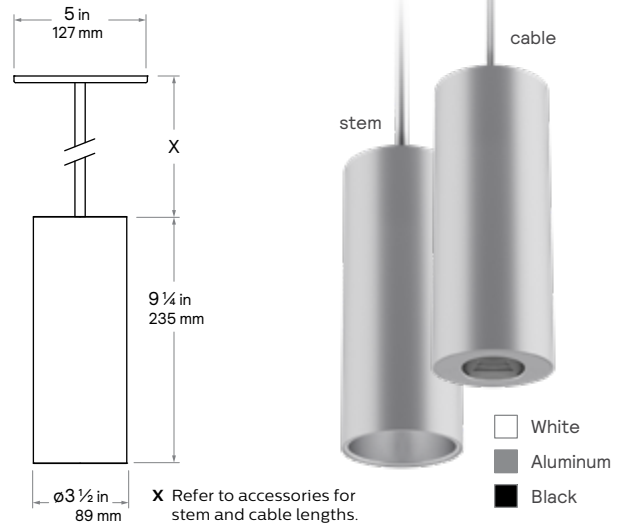

For a complete selection of luminaire options and accessories please see the lighting configuration guide at the end of this brochure or visit lightolier.com for access to detailed specification sheets and additional technical data.

Pendant-mount

Downlight & Wall Wash

2-inch Round (stem or cable)

Downlight & Wall Wash

3-inch Round (stem or cable)

Adjustable Accent

2-inch Round (stem)

Adjustable Accent

3-inch Round (stem)

Downlight & Wall Wash

3-inch Square (stem or cable)

Note:
Square Wall
Wash height
is 1" shorter.

Adjustable Accent

3-inch Round (stem)

Downlight & Wall Wash

Suspension: