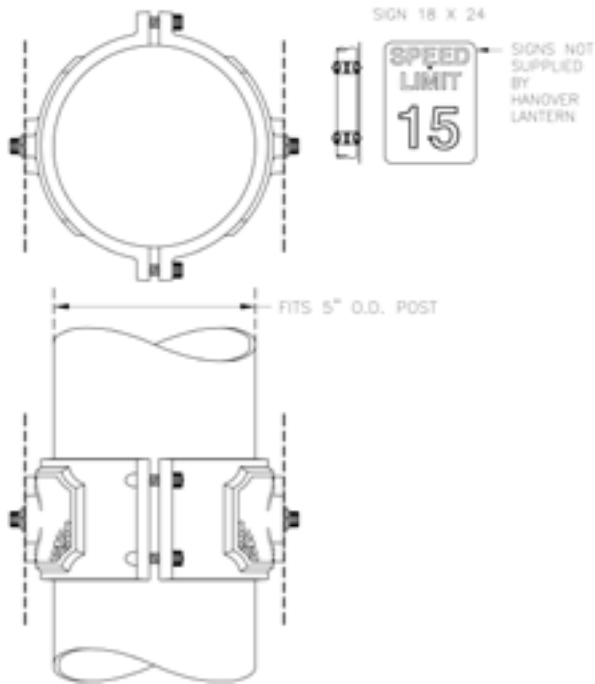

### Ordering Guide

Example: 41-5 ABS

Product Code	41-5	Traffic Sign Clamp
<b>Finish</b>	ABS	Antique Brass
	ACP	Antique Copper
	ARD	Antique Red
	ASI	Antique Silver
	BLK	Black
	BRN	Brown
	BRZ	Bronze
	FGN	Forest Green
	GRA	Granite
	IRN	Ironstone
	RBZ	Rustic Bronze
	SRT	Shadow Rust
	VBZ	Verde Bronze
	VCP	Verde Copper
	VGN	Verde
	VTC	Vintage Copper
	WBZ	Weathered Bronze
	WHT	White

### Specifications

#### CONSTRUCTION:

Cast aluminum two piece bracket for 5" dia. post. Mounting hardware supplied with brackets. (Sign & post ordered separately.)