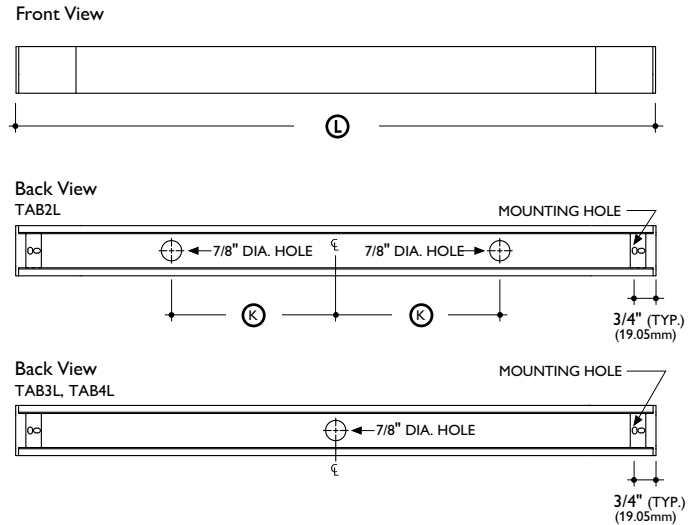

# TAB Tableau LED wall mount

2', 3', or 4'

## Features

- Tableau is available in three standard finishes.
- LED luminaire lengths range from a nominal 2' to 4'
- An optional on/off switch is available.
- Long life LEDs provide 50,000 hours of rated life (L70).
- Minimum 80 CRI LEDs.

## Specifications

- Construction: The housing is extruded aluminum with die cast end caps. The back plate is formed from 18 gauge galvanized steel.
- Finish: Tableau is available in a soft white or matte aluminum painted finish. It can also be specified in a plated polished chrome finish. All standard paint colors have an antimicrobial finish to inhibit the growth of microbes.
- Lens: Frosted acrylic lens is standard.
- Light Sources: LED luminaires have a standard 3500K CCT with minimum 80 CRI.
- Switching: Optional on/off rocker switch is available (120V only).
- Electrical: 347 volt applications are not supported. LED drivers have Class 2 rated output.
- Installation: Back plate is secured to the wall with wall anchors. The 7/8" knockout in the back plate accommodates trade-size electrical fitting. The housing snaps onto the back plate and is secured with two screws.
- Listing: cULus listed for damp locations.

## Dimensions

Model No.	Ⓛ	Ⓚ
TAB2L	27-5/8" (701.67mm)	7-3/32" (180.18mm)
TAB3L	39-7/16" (1001.71mm)	N/A
TAB4L	51-1/4" (1301.75mm)	N/A
	39-7/16" (1001.71mm)	N/A
TAB124	27-5/8" (701.67mm)	7-3/32" (180.18mm)
TAB125	41-5/8" (1057.27mm)	N/A
TAB126	13-1/4" (336.55mm)	N/A
TAB128	51-1/4" (1301.75mm)	N/A
TAB132	53-11/16" (1363.66mm)	N/A
TAB139	39-7/16" (1001.71mm)	N/A
TAB154	51-1/4" (1301.75mm)	N/A