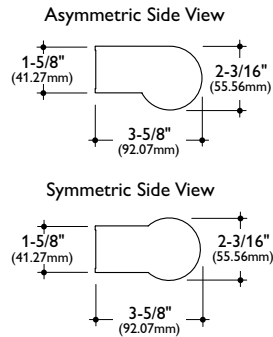

# TAB Tableau LED wall mount

2', 3', or 4'

## Features

- Tableau is available in three standard finishes.
- LED luminaire lengths range from a nominal 2' to 4'
- An optional on/off switch is available.
- Long life LEDs provide 50,000 hours of rated life (L70).
- Minimum 80 CRI LEDs.

## Dimensions

Model No.	Ⓛ	Ⓚ
TAB2L	27-5/8" (701.67mm)	7-3/32" (180.18mm)
TAB3L	39-7/16" (1001.71mm)	N/A
TAB4L	51-1/4" (1301.75mm)	N/A
	39-7/16" (1001.71mm)	N/A
TAB124	27-5/8" (701.67mm)	7-3/32" (180.18mm)
TAB125	41-5/8" (1057.27mm)	N/A
TAB126	13-1/4" (336.55mm)	N/A
TAB128	51-1/4" (1301.75mm)	N/A
TAB132	53-11/16" (1363.66mm)	N/A
TAB139	39-7/16" (1001.71mm)	N/A
TAB154	51-1/4" (1301.75mm)	N/A

## CANDLEPOWER DISTRIBUTION

Vertical Angle	Horizontal Angle				
	0°	45°	90°	135°	180°
0°	99	99	99	99	99
5.0	116	110	99	88	85
15.0	157	137	97	68	58
25.0	207	164	91	49	38
35.0	263	191	83	33	22
45.0	321	216	72	19	11
55.0	373	235	56	9	4
65.0	417	250	40	2	0
75.0	449	260	22	0	0
85.0	466	265	5	0	0
95.0	467	266	5	0	0
105.0	451	260	20	0	0
115.0	422	252	37	2	0