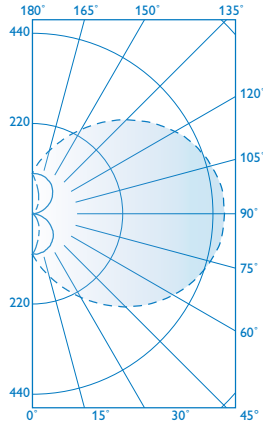

TAB Tableau LED wall mount

2', 3', or 4'

TAB3L

LED light source
Symmetric
Report No.: ITL76964
Efficacy: 102 lm/W

LEGEND:
0-deg - - - - -
90-deg - - - - -
180-deg - - - - -

CO-EFFICIENTS OF UTILIZATION | Effective floor cavity reflectance=20%

rc	80				70				50			30			10			0	
rw	70	50	30	10	70	50	30	10	50	30	10	50	30	10	50	30	10	0	
RCR	0	107	107	107	107	99	99	99	99	83	83	83	69	69	69	56	56	56	50
	1	93	87	81	76	85	80	75	70	66	62	59	54	51	48	42	40	38	33
	2	83	74	66	59	76	67	60	54	56	50	45	45	41	37	35	32	29	24
	3	75	63	54	47	68	58	50	43	48	41	36	38	34	30	30	26	23	19
	4	68	55	46	39	62	50	42	36	42	35	30	33	28	24	26	22	19	15
	5	62	49	39	32	56	44	36	30	37	30	25	29	24	20	23	19	16	12
	6	57	43	34	27	52	40	31	25	33	26	21	26	21	17	20	16	13	10
	7	52	39	30	24	48	35	28	22	29	23	18	24	19	15	18	14	11	9
	8	48	35	26	21	44	32	24	19	27	20	16	22	17	13	17	13	10	7
	9	45	32	24	18	41	29	22	17	24	18	14	20	15	11	15	12	9	7
	10	42	29	21	16	38	27	20	15	22	16	12	18	13	10	14	11	8	6

CANDLEPOWER DISTRIBUTION

Vertical Angle	Horizontal Angle				
	0°	45°	90°	135°	180°
0°	99	99	99	99	99
5.0	116	110	99	88	85
15.0	157	137	97	68	58
25.0	207	164	91	49	38
35.0	263	191	83	33	22
45.0	321	216	72	19	11
55.0	373	235	56	9	4
65.0	417	250	40	2	0
75.0	449	260	22	0	0
85.0	466	265	5	0	0
95.0	467	266	5	0	0
105.0	451	260	20	0	0
115.0	422	252	37	2	0

ZONAL LUMEN SUMMARY

Zone	Lumens	% Fixt.
0-30	88	5.8
0-40	159	10.5
0-60	360	23.7
0-90	758	50.0
90-120	399	26.3
90-130	509	33.6
90-150	671	44.2
90-180	758	50.0
0-180	1517	100.0

Buy American Act of 1933 (BAA):

This product is manufactured in one of our US factories and, as of the date of this document, this product was considered a commercially available off-the-shelf (COTS) item meeting the requirements of the BAA. This BAA designation hereunder does not address (i) the applicability of, or availability of a waiver under, the Trade Agreements Act, or (ii) the "Buy America" domestic content requirements imposed on states, localities, and other non-federal entities as a condition of receiving funds administered by the Department of Transportation or other federal agencies. Prior to ordering, please visit www.signify.com/baa to view a current list of BAA-compliant products to confirm this product's current compliance.