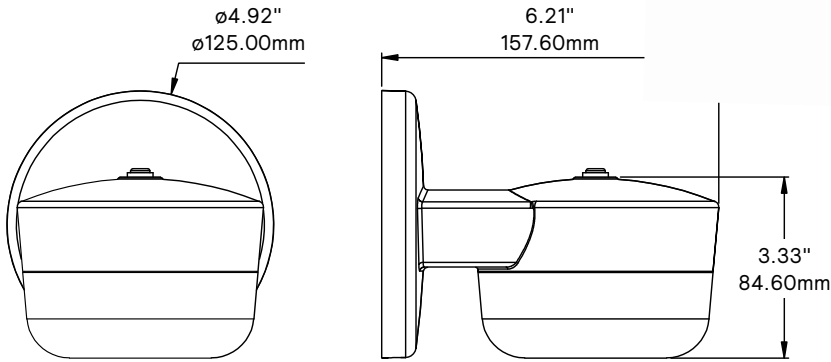

LWL Wall light LED

Delivers quality and value

- Wall mount fixture ideal for doorways, entryways and other areas.
- Cost-effective enhanced LED performance means you won't have to sacrifice quality for your budget.
- Built-in photocell for automatic dusk to dawn lighting allow for even more cost-savings.
- Easy installation, the LWL Wall Light mounts to a standard 4" junction box with a galvanized mounting plate.
- One-piece housing with a tough polycarbonate lens.
- 5 year limited warranty.

Ordering guide

example: LWL-WW-G2-PCB-1-BZ

Luminaire	Color Temperature	Generation	Options	Voltage	Finish
LWL	WW	G2	PCB	1	BZ
LWL Wall light LED	WW 3000k 80CRI	G2 Gen2	PCB Photocell Button Type (integrated)	1 120V	BZ Bronze

1. Wattage and lumen output may vary due to LED manufacturer forward volt specification and ambient temperature. Wattage shown is average for 120V through 277V input. Measured wattage may vary due to variation in input voltage.
2. Lumen values based on photometric tests performed in compliance with IESNA LM-79.

The information presented in this document is not intended as any commercial offer and does not form part of any quotation or contract.