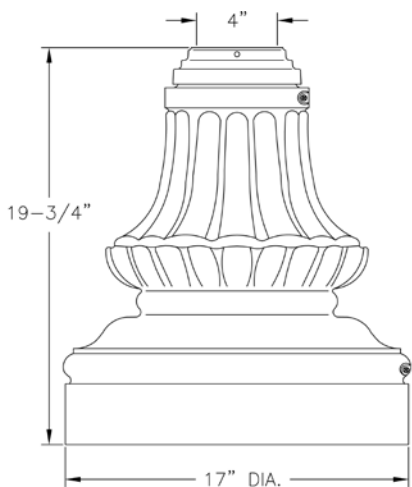

Project: _____

Location: _____

Cat.No: _____

Type: _____

Lamps: _____ Qty: _____

Notes: _____

Ordering Guide

Example: 143-4 ABS

Product Code	143-4	Wrap Base
Finish	ABS	Antique Brass
	ACP	Antique Copper
	ARD	Antique Red
	ASI	Antique Silver
	BLK	Black
	BRN	Brown
	BRZ	Bronze
	FGN	Forest Green
	GRA	Granite
	IRN	Ironstone
	RBZ	Rustic Bronze
	SRT	Shadow Rust
	VBZ	Verde Bronze
	VCP	Verde Copper
	VGN	Verde
	VTC	Vintage Copper
	WBZ	Weathered Bronze
	WHT	White

Specifications

CONSTRUCTION:

Two piece decorative wrap around base. Cast aluminum slip over holding ring. Base can be used with any 4" dia. post.

FINISH:

Resilient TGIC thermoset polyester powdercoat paint is electrostatically applied to every fixture. Specially formulated for Philips Outdoor Lighting, it provides UV protection, and the highest temperature rating in the industry. In addition to the standard color choices shown, a spectrum of custom colors is available.

Height:

19 3/4"

Width:

17"