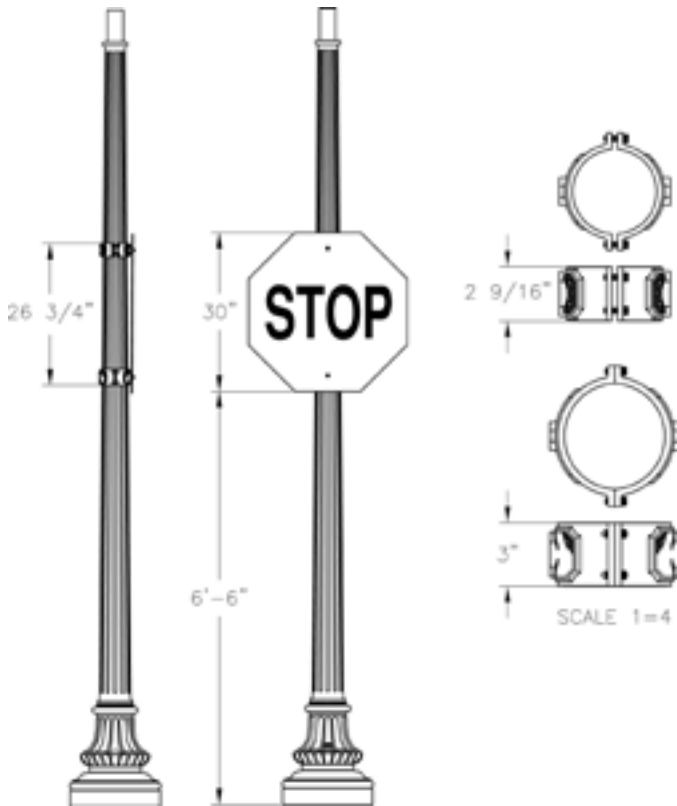

Project: _____

Location: _____

Cat.No: _____

Type: _____

Lamps: _____ Qty: _____

Notes: _____

Ordering Guide

Example: 41-12NF ABS

Product Code	41-12NF	Traffic Sign Clamp
Finish	ABS	Antique Brass
	ACP	Antique Copper
	ARD	Antique Red
	ASI	Antique Silver
	BLK	Black
	BRN	Brown
	BRZ	Bronze
	FGN	Forest Green
	GRA	Granite
	IRN	Ironstone
	RBZ	Rustic Bronze
	SRT	Shadow Rust
	VBZ	Verde Bronze
	VCP	Verde Copper
	VGN	Verde
	VTC	Vintage Copper
	WBZ	Weathered Bronze
	WHT	White

Specifications

CONSTRUCTION:

Cast aluminum two piece bracket for 4" dia. and 5" dia 305-12 post (305 is a tapered post.) Mounting hardware supplied with brackets. (Sign & post ordered separately.)