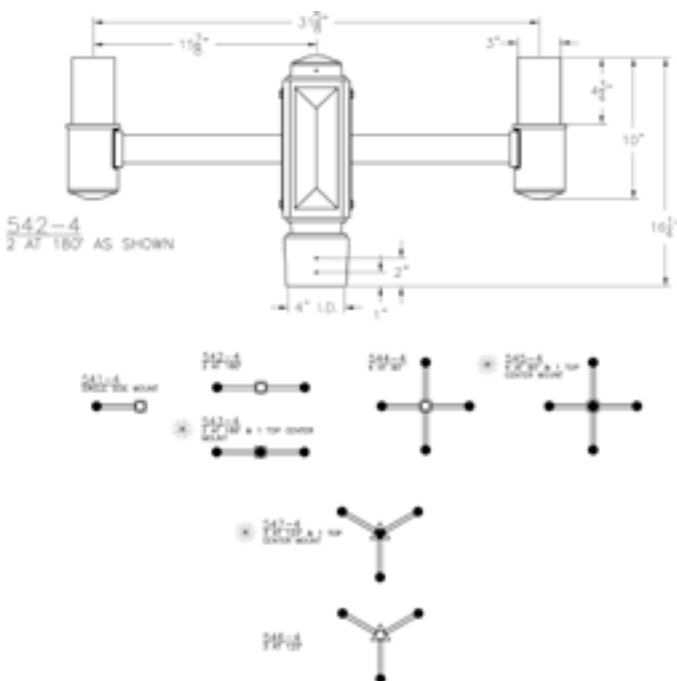

Project: _____

Location: _____

Cat.No: _____

Type: _____

Lamps: _____ Qty: _____

Notes: _____

Ordering Guide

Example: 541-4 thru 547-4 ABS

Product Code	541-4 thru 547-4	Post Top Bracket Arms
Finish	ABS	Antique Brass
	ACP	Antique Copper
	ARD	Antique Red
	ASI	Antique Silver
	BLK	Black
	BRN	Brown
	BRZ	Bronze
	FGN	Forest Green
	GRA	Granite
	IRN	Ironstone
	RBZ	Rustic Bronze
	SRT	Shadow Rust
	VBZ	Verde Bronze
	VCP	Verde Copper
	VGN	Verde
	VTC	Vintage Copper
	WBZ	Weathered Bronze
	WHT	White

Specifications

CONSTRUCTION:

Cast aluminum bracket arms with cast aluminum center hub with removable cast aluminum cap, welded construction. When center mount is specified, 1 piece of 3" dia. x .125" Wall at 12" long aluminum tubing supplied instead of top cap. Tubing protrudes out of center hub 8".

MOUNTING:

Bracket arms fit over 4" dia. post. See specification sheet for other bracket options.