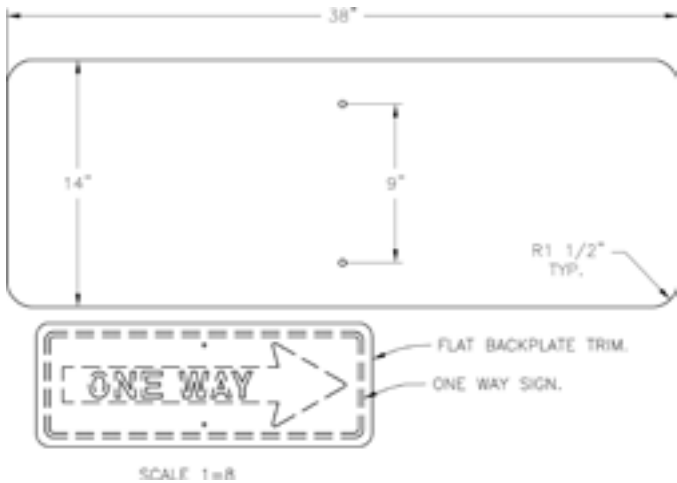

Project: _____

Location: _____

Cat.No: _____

Type: _____

Lamps: _____ Qty: _____

Notes: _____

Ordering Guide

Example: 216FBT ABS

Product Code	216FBT	Flat Sign Backs
Finish	ABS	Antique Brass
	ACP	Antique Copper
	ARD	Antique Red
	ASI	Antique Silver
	BLK	Black
	BRN	Brown
	BRZ	Bronze
	FGN	Forest Green
	GRA	Granite
	IRN	Ironstone
	RBZ	Rustic Bronze
	SRT	Shadow Rust
	VBZ	Verde Bronze
	VCP	Verde Copper
	VGN	Verde
	VTC	Vintage Copper
	WBZ	Weathered Bronze
	WHT	White

Specifications

CONSTRUCTION:

Painted rectangular flat aluminum backplate trim. 1" Painted border all around. (Sign not furnished by Hanover Lantern.) Stop sign must be 12" x 36" to give a 1" reveal.

FINISH:

Resilient TGIC thermoset polyester powdercoat paint is electrostatically applied to every fixture. Specially formulated for Philips Outdoor Lighting, it provides UV protection, and the highest temperature rating in the industry. In addition to the standard color choices shown, a spectrum of custom colors is available.

WARRANTY:

Three-year limited warranty.

Height:

14"

Width:

38"