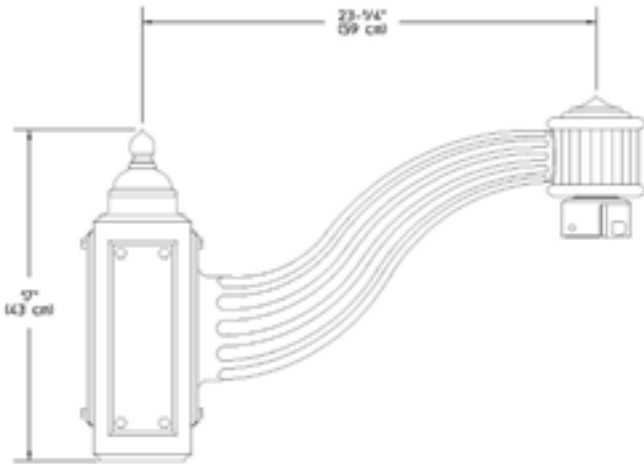

Project: _____
 Location: _____
 Cat.No: _____
 Type: _____
 Lamps: _____ Qty: _____
 Notes: _____

Ordering Guide

Example: HFH2410 P4 A

Product Code	HFH2410	Single
Post diameter	P4	4" Post Mount
Finish	A	Black
	B	White
	G	Verde
	H	Bronze
	J	Green

Specifications

HOUSING:

356 HM high-strength, low-copper, proprietary cast aluminum alloy .

FINISH:

Thermoset polyester powdercoat is electrostatically applied after a five-stage conversion cleaning process and bonded by heat fusion thermosetting. Laboratory tested for superior weatherability and fade resistance in accordance with ASTM B117 specifications. For larger projects where a custom color is required, contact the factory for more information.

MOUNTING:

Cast Aluminum Hub mounts to a 3" OD x 3" long (P3) [if applicable] or 4" OD x 6 1/2" long (P4) [if applicable] tenon and is secured with at least (3) 5/16"-18 stainless steel set screws.

CERTIFICATIONS:

Manufactured to ISO 9001:2008 Standards.

WARRANTY:

Three-year limited warranty.

Height :

17" (43 cm)

Length:

23 1/4" (59 cm)

EPA: