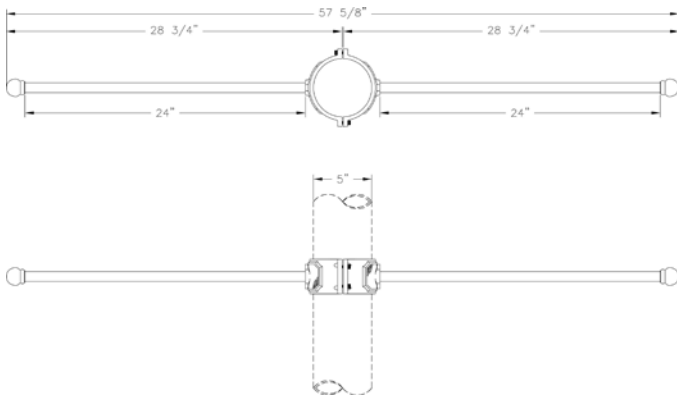

Project: _____

Location: _____

Cat.No: _____

Type: _____

Lamps: _____ Qty: _____

Notes: _____

Ordering Guide

Example: 39DBL-5 ABS 18

Product Code	39DBL-5	Banner Arms
Finish	ABS	Antique Brass
	ACP	Antique Copper
	ARD	Antique Red
	ASI	Antique Silver
	BLK	Black
	BRN	Brown
	BRZ	Bronze
	FGN	Forest Green
	GRA	Granite
	IRN	Ironstone
	RBZ	Rustic Bronze
	SRT	Shadow Rust
	VBZ	Verde Bronze
	VCP	Verde Copper
	VGN	Verde
	VTC	Vintage Copper
	WBZ	Weathered Bronze
	WHT	White
Length	18	18"
	24	24"
	30	30"
	36	36"

Specifications

CONSTRUCTION:

Two cast aluminum brackets. Turned aluminum knobs. 24 1/2" long 7/8" dia. heavy wall pipes threaded and welded to cast aluminum brackets. 5" dia. post order separately.

FINISH:

Height:

3"

Width:

57 5/8"