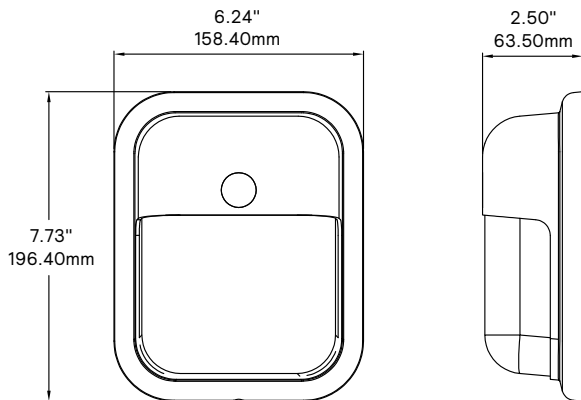

## Dimensions

Approximate Luminaire Weight: 1.25 Lbs (0.57 Kg)

© 2019 Signify Holding. All rights reserved. The information provided herein is subject to change, without notice. Signify does not give any representation or warranty as to the accuracy or completeness of the information included herein and shall not be liable for any action in reliance thereon. The information presented in this document is not intended as any commercial offer and does not form part of any quotation or contract, unless otherwise agreed by Signify. All trademarks are owned by Signify Holding or their respective owners.