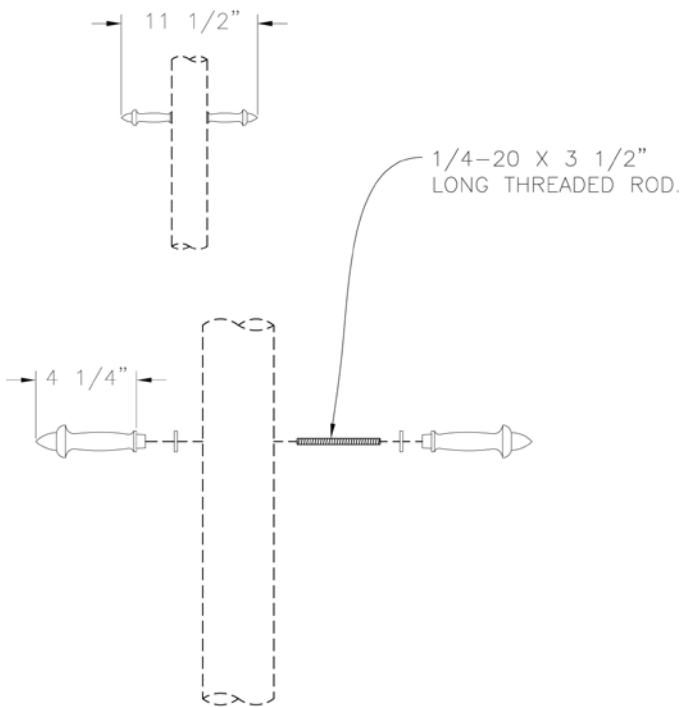

| Product Code | 026 | Ladder Rest |
|---------------|-----|------------------|
| Finish | ABS | Antique Brass |
| | ACP | Antique Copper |
| | ARD | Antique Red |
| | ASI | Antique Silver |
| | BLK | Black |
| | BRN | Brown |
| | BRZ | Bronze |
| | FGN | Forest Green |
| | GRA | Granite |
| | IRN | Ironstone |
| | RBZ | Rustic Bronze |
| | SRT | Shadow Rust |
| | VBZ | Verde Bronze |
| | VCP | Verde Copper |
| | VGN | Verde |
| | VTC | Vintage Copper |
| | WBZ | Weathered Bronze |
| | WHT | White |

Specifications

CONSTRUCTION:

Cast aluminum ladder rest. Neoprene washers. 1/4-20 x 3 1/2" long threaded rod. 3" dia. post must be ordered separately.

FINISH:

Resilient TGIC thermoset polyester powdercoat paint is electrostatically applied to every fixture. Specially formulated for Philips Outdoor Lighting, it provides UV protection, and the highest temperature rating in the industry. In addition to the standard color choices shown, a spectrum of custom colors is available.

Width:

11 1/2"