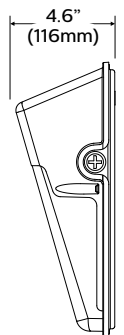

# TW LED Tall wall pack

- Lightweight, compact and built to last.
- Provides up to 83% energy savings over 70W Metal Halide luminaires.\*
- The bronze housing is die cast aluminum and impact resistant polycarbonate, with a frosted lens.
- Installation is quick and easy, by mounting to a standard 3 1/2 or 4" junction box.
- Rated for temperatures from -40° to 40°.
- Lifetime >100,000 hours.\*\*
- 5 year limited warranty.

Side view