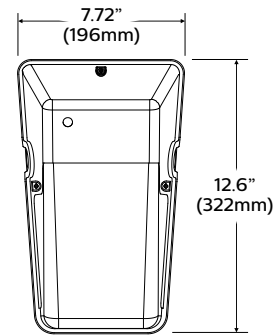

# TW LED Tall wall pack

- Lightweight, compact and built to last.
- Provides up to 83% energy savings over 70W Metal Halide luminaires.\*
- The bronze housing is die cast aluminum and impact resistant polycarbonate, with a frosted lens.
- Installation is quick and easy, by mounting to a standard 3 1/2 or 4" junction box.
- Rated for temperatures from -40° to 40°.
- Lifetime >100,000 hours.\*\*
- 5 year limited warranty.

Side view