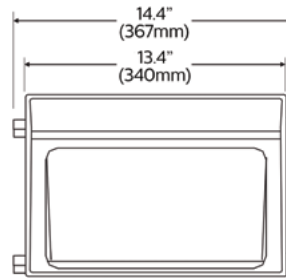

WP50 & WP75