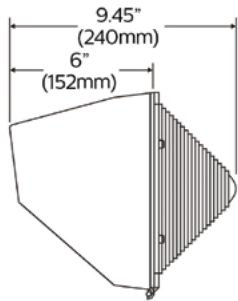

WP Wall pack

Proven design combines with the latest technology

- An easy switch from costly HID fixtures.
- Flexible options – choose from 30, 50 and 75 watts in two different sizes.
- The 50 watt Wall pack provides the equivalent illumination to 100W HID, and uses over 50% less energy.*
- Glass refractor lens design cuts down on glare.
- One-piece die-cast aluminum housing.
- 5 year limited warranty.

*Based on comparison between 100W HPS Wall pack at 115W providing 6100 lumens and 50W WP LED providing 5500 lumens.

Ordering guide

Example: WP-50-NW-G1--8-BZ

Luminaire	Wattage	Generation	Options	Voltage	Finish
WP		NW-G1		8	BZ
WP Traditional Wall Pack	30 30W 50 50W 75 75W	NW-G1 Neutral White, 4000K, 70CRI, Generation 1	-- None PCB Button Photocell	8 120-277 Volts	BZ Bronze

Performance data

Catalog Code	Lumens
WP-30-NW-G1-8-BZ	3355
WP-50-NW-G1-8-BZ	5541
WP-75-NW-G1-8-BZ	8999

The information presented in this document is not intended as any commercial offer and does not form part of any quotation or contract.