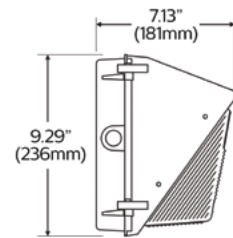

WP50 & WP75