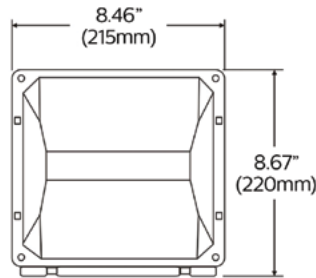

WP Wall pack

Proven design combines with the latest technology

- An easy switch from costly HID fixtures.
- Flexible options – choose from 30, 50 and 75 watts in two different sizes.
- The 50 watt Wall pack provides the equivalent illumination to 100W HID, and uses over 50% less energy.*
- Glass refractor lens design cuts down on glare.
- One-piece die-cast aluminum housing.
- 5 year limited warranty.

*Based on comparison between 100W HPS Wall pack at 115W providing 6100 lumens and 50W WP LED providing 5500 lumens.

WP30

Ordering guide

Example: WP-50-NW-G1--8-BZ

Luminaire	Wattage	Generation	Options	Voltage	Finish
WP		NW-G1		8	BZ
WP Traditional Wall Pack	30 30W 50 50W 75 75W	NW-G1 Neutral White, 4000K, 70CRI, Generation 1	-- None PCB Button Photocell	8 120-277 Volts	BZ Bronze

Performance data

Catalog Code	Lumens
WP-30-NW-G1-8-BZ	3355
WP-50-NW-G1-8-BZ	5541
WP-75-NW-G1-8-BZ	8999

The information presented in this document is not intended as any commercial offer and does not form part of any quotation or contract.