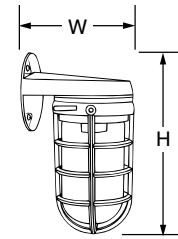

Ordering guide

Example: VW1GC

Series	Wattage	Lens
VW		
VW Wall mount	1 100W 2 200W	GC Glass globe and cast guard

Product Specifications

- All incandescent Roughlyte ceiling and wall fixtures are not supplied with a lamp. This fixture requires a medium base incandescent A lamp. The lamp can be clear or coated.
- Roughlyte fixtures guard against moisture and debris in exterior applications (for globe down mounting only).
- cULus listed for wet locations.
- **Not recommended for use in hazardous locations.**

VW Roughlyte wall mount

VW

- Fits all 4" round and octagon boxes.
- Order VCA1 mounting plate for all 3-1/2" 4" recessed octagon box mounting.
- Order VCP mounting plate for all 3-1/2" 4" recessed octagon and round boxes for plumb alignment.
- Heat and shock resistant glass globe.
- Sockets are pre-wired with extra long 1/2" stripped leads.
- For 3/4" conduit, use VW series with VXL13 universal box.

Dimensions

Catalog No.	Height (H)	Dia. (D)
VW1GC	9-3/4"	5-1/2"
VW2GC	11-1/2"	6"

Accessories

4" Round boxes

Die-cast aluminum for use with conduit, Stonco ceiling, surface and wall fixtures and flood lights. Four side and one back hole tapped 3/4" as shown. Heavy-duty gasket, screws, four aluminum five-threaded plugs. No cover.

Catalog No.	Description	Catalog No.	Description
3-1/2" Globe dia. Height - 6 11/16"	Glass	4-3/8" Globe dia. Height - 8 3/8"	Glass
VGC100	Clear*	VGC200	Clear*
VGP100	Clear, prismatic		
VGA100	Amber (60W max.)		
VGB100	Blue (60W max.)		
VGR100	Ruby (60W max.)		
3-1/2" Globe dia.	LEXAN	4-3/8" Globe dia.	LEXAN
VPRC5	Clear, prismatic (60W Max.)	VPRC10	Clear, prismatic (75W Max.)