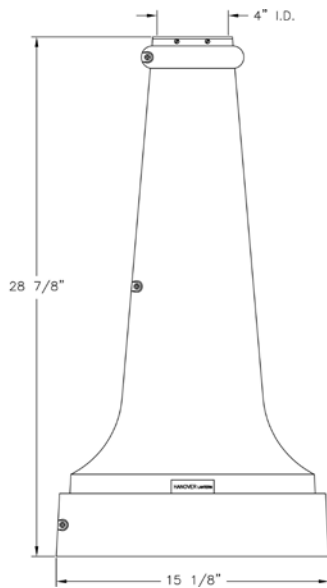

Project: _____
 Location: _____
 Cat.No: _____
 Type: _____
 Lamps: _____ Qty: _____
 Notes: _____

Ordering Guide

Example: 137-4 ABS

Product Code	137-4	Wrap Base
Finish	ABS	Antique Brass
	ACP	Antique Copper
	ARD	Antique Red
	ASI	Antique Silver
	BLK	Black
	BRN	Brown
	BRZ	Bronze
	FGN	Forest Green
	GRA	Granite
	IRN	Ironstone
	RBZ	Rustic Bronze
	SRT	Shadow Rust
	VBZ	Verde Bronze
	VCP	Verde Copper
	VGN	Verde
	VTC	Vintage Copper
	WBZ	Weathered Bronze
	WHT	White

Specifications

CONSTRUCTION:

Two piece decorative wrap around base. Base can be used with any 4" dia. post.

FINISH:

Resilient TGIC thermoset polyester powdercoat paint is electrostatically applied to every fixture. Specially formulated for Philips Outdoor Lighting, it provides UV protection, and the highest temperature rating in the industry. In addition to the standard color choices shown, a spectrum of custom colors is available.

Height:

28 7/8"

Width:

15 1/8"