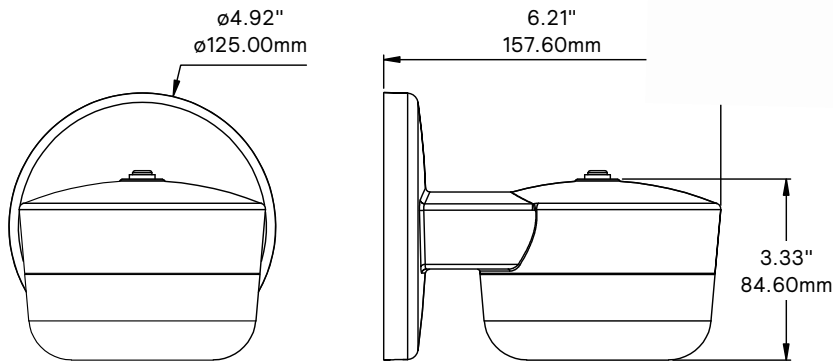

LWL Wall light LED

Delivers quality and value

- Wall mount fixture ideal for doorways, entryways and other areas.
- Cost-effective enhanced LED performance means you won't have to sacrifice quality for your budget.
- Built-in photocell for automatic dusk to dawn lighting allow for even more cost-savings.
- Easy installation, the LWL Wall Light mounts to a standard 4" junction box with a galvanized mounting plate.
- One-piece housing with a tough polycarbonate lens.
- 5 year limited warranty.

Ordering guide

example: LWL-WW-G2-PCB-1-BZ

Luminaire	Color Temperature	Generation	Options	Voltage	Finish
LWL	WW	G2	PCB	1	BZ
LWL Wall light LED	WW 3000k 80CRI	G2 Gen2	PCB Photocell Button Type (integrated)	1 120V	BZ Bronze

1. Wattage and lumen output may vary due to LED manufacturer forward volt specification and ambient temperature. Wattage shown is average for 120V through 277V input. Measured wattage may vary due to variation in input voltage.
2. Lumen values based on photometric tests performed in compliance with IESNA LM-79.

The information presented in this document is not intended as any commercial offer and does not form part of any quotation or contract.