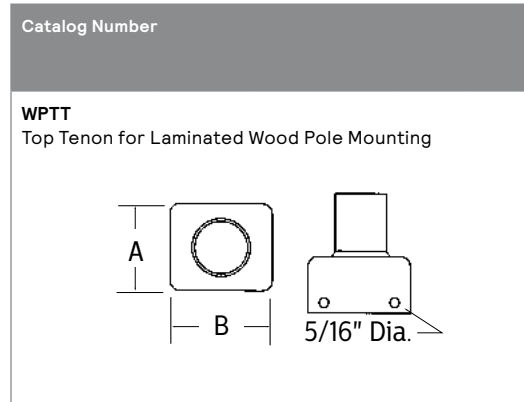

Cat. #	Finish	Tenon Size	A	B	Wt lbs
WPTT-45P	Primer	2-3/8"	4-15/16"	5-9/16"	7
WPTT-65P	Primer	2-3/8"	6-7/16"	5-9/16"	8
WPTT-76P	Primer	2-3/8"	7-3/16"	6-7/16"	9
WPTT-77P	Primer	2-3/8"	7-3/16"	7-3/16"	10
WPTT-45DB	Dk. Bronze	2-3/8"	4-15/16"	5-9/16"	7
WPTT-65DB	Dk. Bronze	2-3/8"	6-7/16"	5-9/16"	8
WPTT-76DB	Dk. Bronze	2-3/8"	7-3/16"	6-7/16"	9
WPTT-77DB	Dk. Bronze	2-3/8"	7-3/16"	7-3/16"	10
WPTT-45G	Galvanized	2-3/8"	4-15/16"	5-9/16"	7
WPTT-65G	Galvanized	2-3/8"	6-7/16"	5-9/16"	8
WPTT-76G	Galvanized	2-3/8"	7-3/16"	6-7/16"	9
WPTT-77G	Galvanized	2-3/8"	7-3/16"	7-3/16"	10