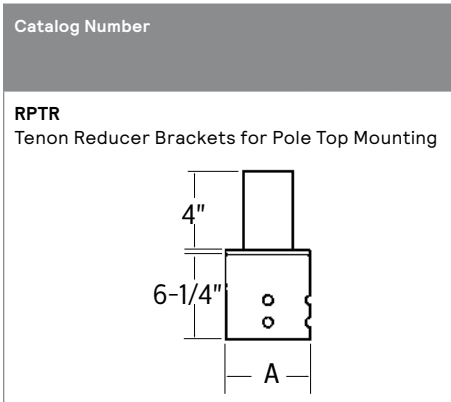

Side, Tenon & Reducer Brackets PA-46032

Ordering Information

Cat. #	Finish	Tenon Size	A	Wt lbs
RPTR-30-2P	Primer	2-3/8"	3-1/4"	8
RPTR-35-2P	Primer	2-3/8"	3-13/16"	10
RPTR-40-2P	Primer	2-3/8"	4-1/4"	11
RPTR-30-2DB	Dk. Bronze	2-3/8"	3-1/4"	8
RPTR-35-2DB	Dk. Bronze	2-3/8"	3-13/16"	10
RPTR-40-2DB	Dk. Bronze	2-3/8"	4-1/4"	11
RPTR-30-2G	Galvanized	2-3/8"	3-1/4"	8
RPTR-35-2G	Galvanized	2-3/8"	3-13/16"	10
RPTR-40-2G	Galvanized	2-3/8"	4-1/4"	11