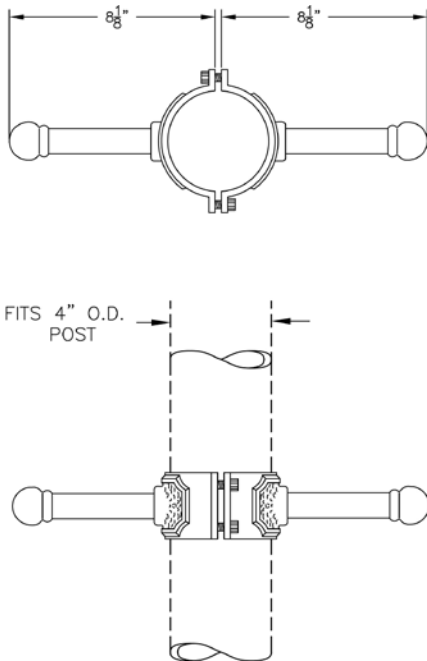

### Ordering Guide

Example: 031 ABS

Product Code	031	2 Piece Ladder Rest
<b>Finish</b>	ABS	Antique Brass
	ACP	Antique Copper
	ARD	Antique Red
	ASI	Antique Silver
	BLK	Black
	BRN	Brown
	BRZ	Bronze
	FGN	Forest Green
	GRA	Granite
	IRN	Ironstone
	RBZ	Rustic Bronze
	SRT	Shadow Rust
	VBZ	Verde Bronze
	VCP	Verde Copper
	VGN	Verde
	VTC	Vintage Copper
	WBZ	Weathered Bronze
	WHT	White

#### CONSTRUCTION:

Two (2) piece cast aluminum bracket. Fits 4" O.D. post.

#### Height:

2 1/2"

#### Width:

16 1/4"